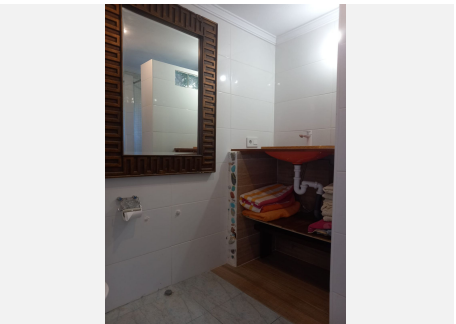

BROMLEY ESTATES

Marbella.