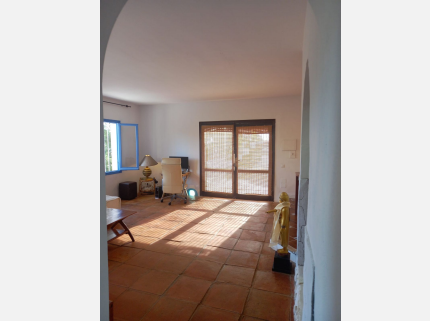

BROMLEY ESTATES

Marbella.