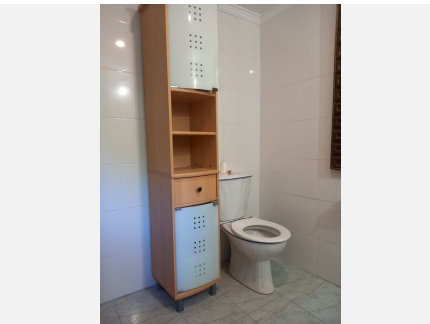

BROMLEY ESTATES

Marbella.