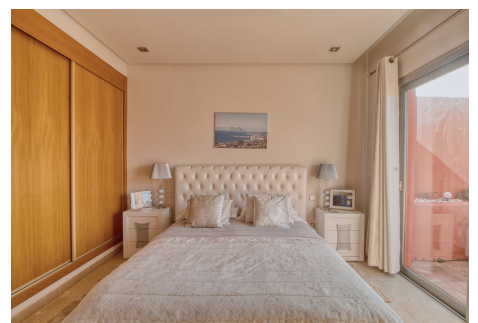

BROMLEY ESTATES

Marbella

round. The complex is just minutes away from the vibrant hubs of La Duquesa and Sotogrande, known for their fantastic restaurants, bars, and amenities. Several golf courses are also within a 10–15 minute drive, making this property a paradise for golfers.

Whether you're looking for a family home, a vacation retreat, or a sound investment, this property delivers on all fronts.

Do not miss the opportunity to make it yours – contact us for a viewing!