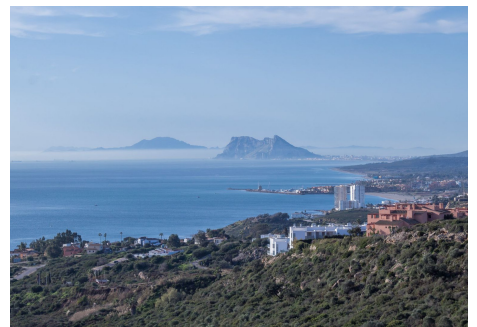

BROMLEY ESTATES

Marbella