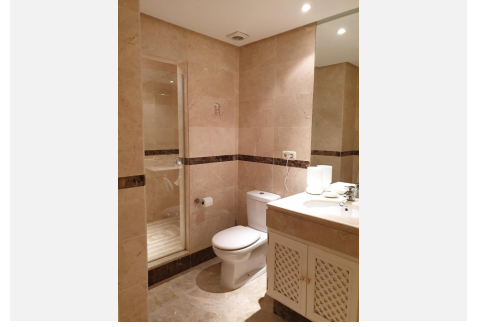

BROMLEY ESTATES

Marbella