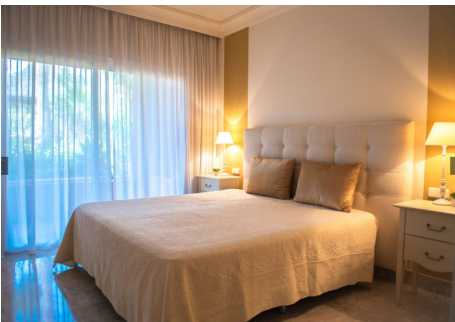

BROMLEY ESTATES

Marbella.

private terrace and a separate bathroom. The independent kitchen is fully equipped with high-quality furnishings and includes a practical laundry area.

Additionally, the apartment comes with a storage room and a parking space, making it an ideal option as a primary residence or a second home to enjoy year-round.

The residential complex, designed in a Mediterranean style, boasts over 13,000 m² of tropical gardens, a large swimming pool, a small lake, and 24-hour security, ensuring peace and safety.

Alminar de Marbella is a perfect example of harmony with an exceptional natural setting. Designed by a prestigious architectural studio, it offers ready-to-move-in homes, "key in hand." Its Mediterranean architecture, surrounded by gardens and palm trees, is strategically located in the heart of Golf Valley, near renowned courses such as Los Naranjos, Aloha, and Las Brisas, and only 8 minutes from Puerto Banús and 4 minutes from Aloha.

A dream home in one of Marbella's most exclusive destinations.

At Alminar, your dream has come true. It's time to live it.