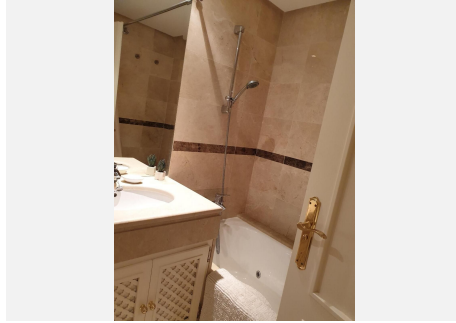

BROMLEY ESTATES

Marbella