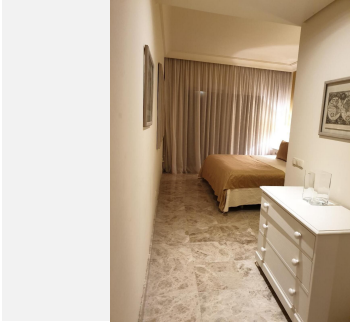

BROMLEY ESTATES

Marbella