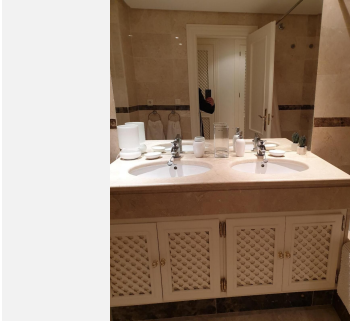

BROMLEY ESTATES

Marbella