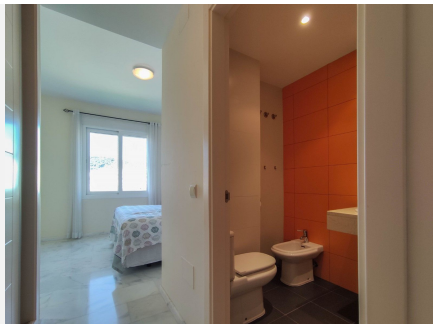

BROMLEY ESTATES

Marbella