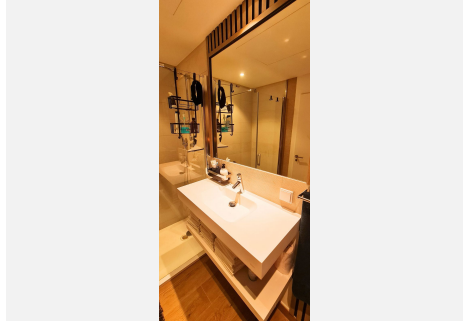

BROMLEY ESTATES

Marbella