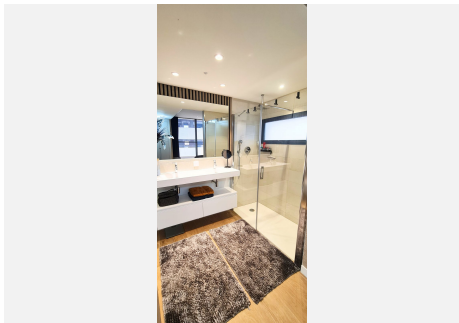

BROMLEY ESTATES

Marbella