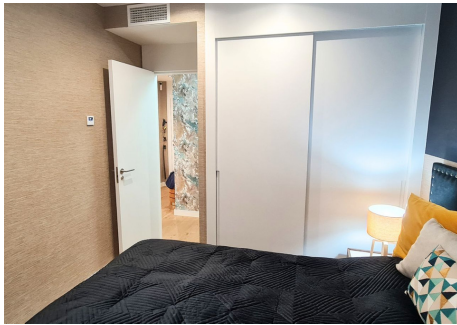

BROMLEY ESTATES

Marbella