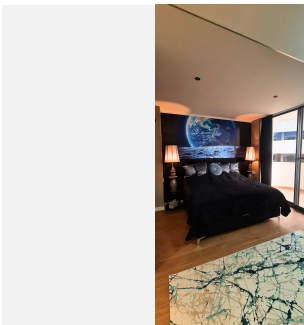

BROMLEY ESTATES

Marbella

Exclusive Services:

????Access to premium Hilton Curio Collection services.

????Sports and Wellness: Unlimited access to Higuera Spa and Sport Club.

????Gourmet Experiences: Exclusive dishes by Michelin-starred chef Diego Gallegos.

????Transport Convenience: Private chauffeur, 24-hour security, and shuttle service.

Location and Surroundings:

????Beaches: Only 800 meters from the shore.

????Shopping: Aldi and Mercadona supermarkets within minutes.

????Investment Opportunity: Area prices are rising, so secure your purchase now!

Our agency's professional fees are already included in the sale price, with no additional management or consultancy fees. Don't miss this unique opportunity on the Costa del Sol!