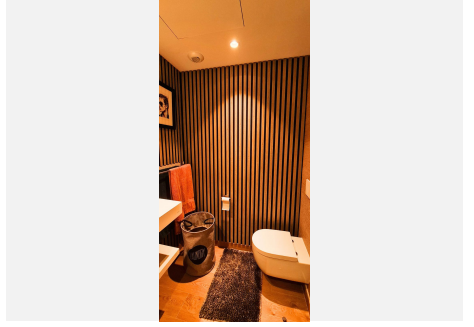

BROMLEY ESTATES

Marbella