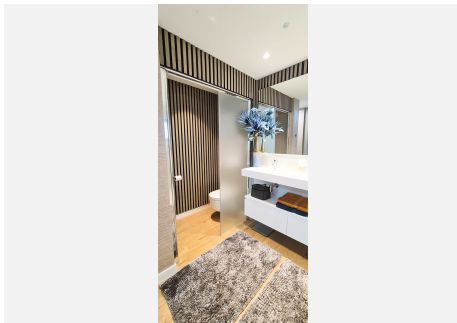

BROMLEY ESTATES

Marbella