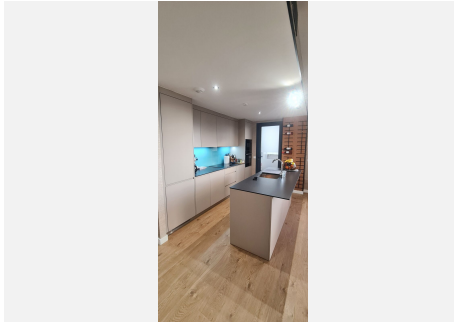

BROMLEY ESTATES

Marbella

Exclusive Services:

????Access to premium Hilton Curio Collection services.

????Sports and Wellness: Unlimited access to Higuera Spa and Sport Club.

????Gourmet Experiences: Exclusive dishes by Michelin-starred chef Diego Gallegos.

????Transport Convenience: Private chauffeur, 24-hour security, and shuttle service.

Location and Surroundings:

????Beaches: Only 800 meters from the shore.

????Shopping: Aldi and Mercadona supermarkets within minutes.

????Investment Opportunity: Area prices are rising, so secure your purchase now!

Our agency's professional fees are already included in the sale price, with no additional management or consultancy fees. Don't miss this unique opportunity on the Costa del Sol!