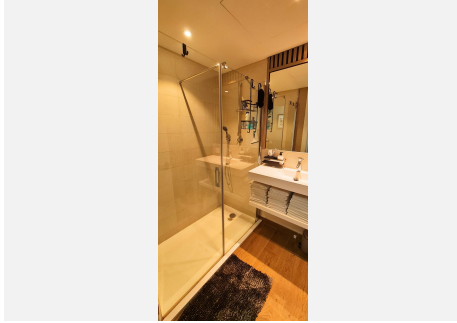

BROMLEY ESTATES

Marbella