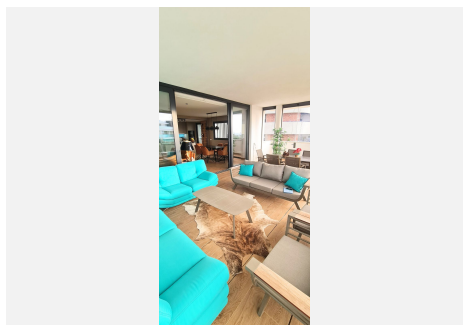

BROMLEY ESTATES

Marbella