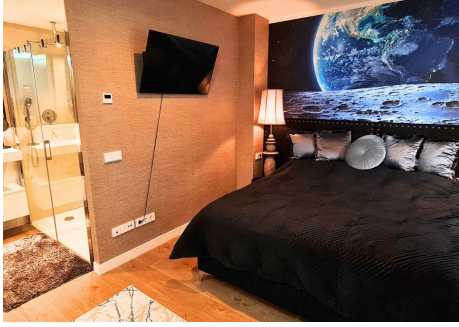

BROMLEY ESTATES

Marbella