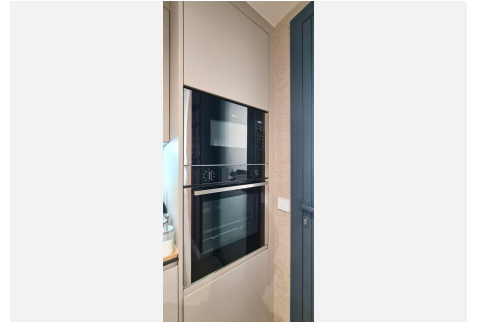

BROMLEY ESTATES

Marbella

Exclusive Services:

????Access to premium Hilton Curio Collection services.

????Sports and Wellness: Unlimited access to Higuera Spa and Sport Club.

????Gourmet Experiences: Exclusive dishes by Michelin-starred chef Diego Gallegos.

????Transport Convenience: Private chauffeur, 24-hour security, and shuttle service.

Location and Surroundings:

????Beaches: Only 800 meters from the shore.

????Shopping: Aldi and Mercadona supermarkets within minutes.

????Investment Opportunity: Area prices are rising, so secure your purchase now!

Our agency's professional fees are already included in the sale price, with no additional management or consultancy fees. Don't miss this unique opportunity on the Costa del Sol!