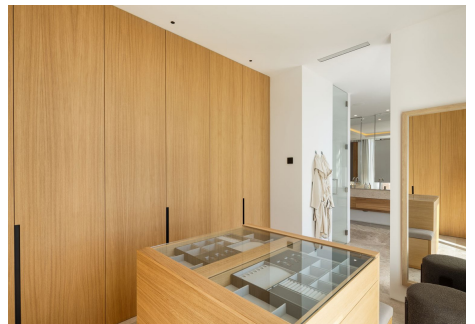

BROMLEY ESTATES

Marbella

The property is crafted to deliver the ultimate lifestyle. Its infinity pool, overlooking the picturesque golf course, offers a serene space to relax and take in the spectacular views. A private spa, featuring a jacuzzi and sauna, adds to the home's indulgent amenities, while a fully equipped gym, home cinema, and entertainment room cater to recreation and leisure.

Whether for families, golf enthusiasts, or discerning buyers, this residence embodies luxury, comfort, and modern living in one of Marbella's most exclusive locations, making it a rare and exceptional opportunity.