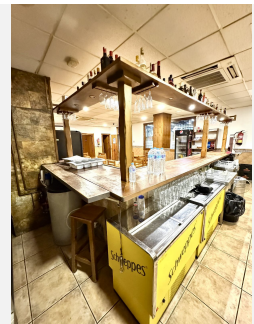

BROMLEY ESTATES

Marbella