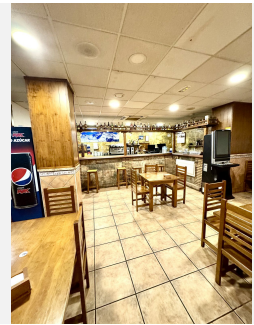

BROMLEY ESTATES

Marbella