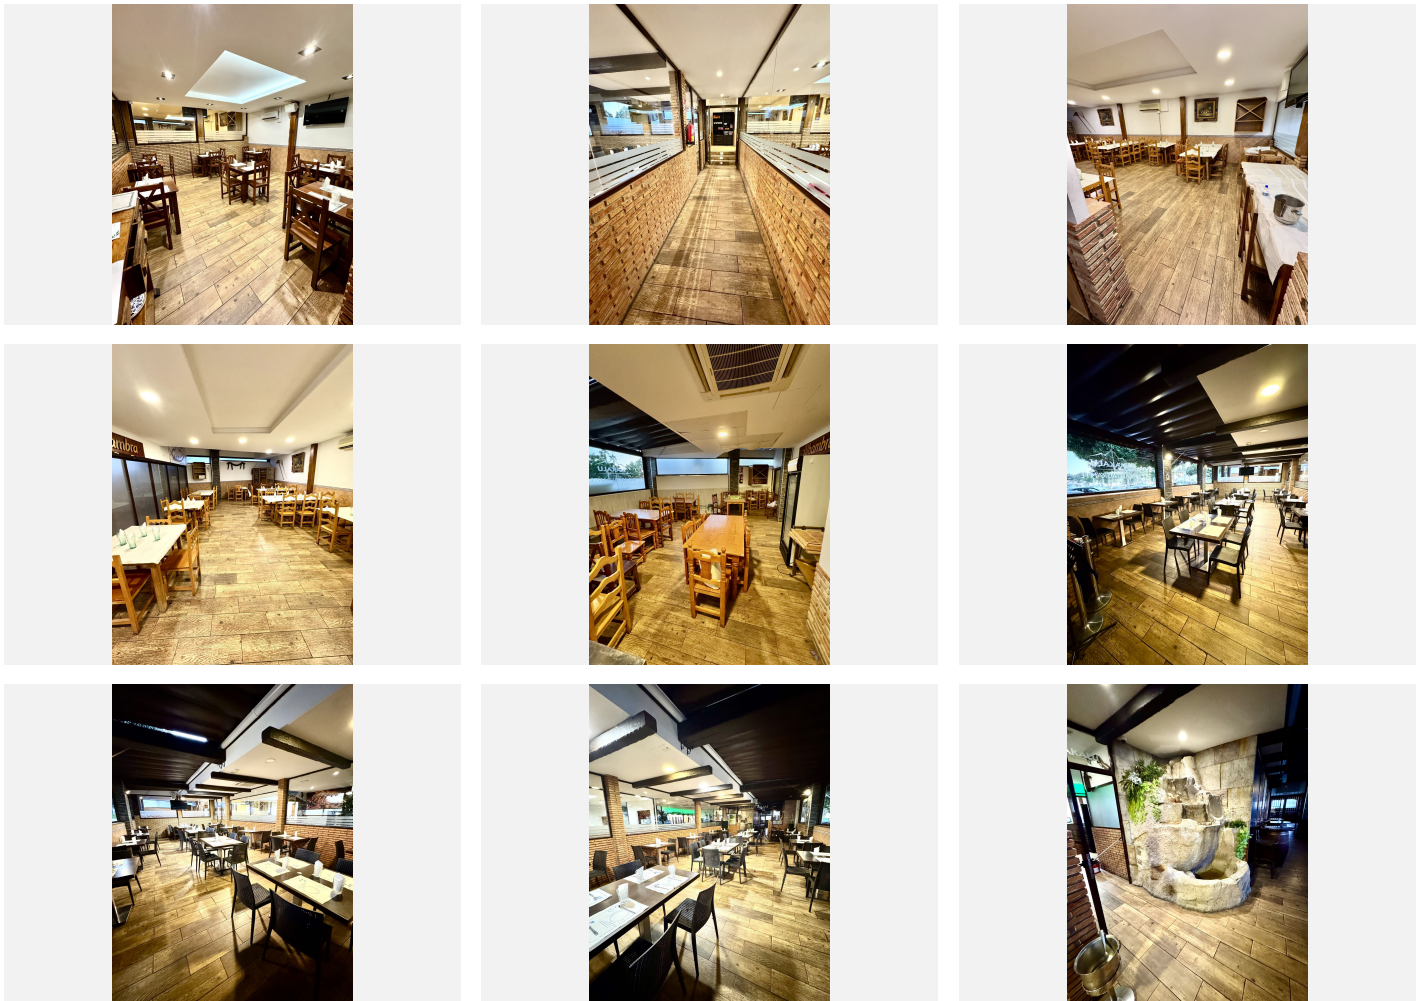

BROMLEY ESTATES

Marbella.

• Impeccable condition: The restaurant has been meticulously maintained and is ready to generate revenue immediately.

Strategic Location:

El Pinillo is a high-traffic area in Torremolinos, surrounded by businesses, residences, and tourists all year round. The mix of local clientele and visitors ensures high profitability and business stability.

Why is this ideal for investors or restaurateurs?

- High operational capacity: Perfect for hosting events, themed dinners, or expanding your business portfolio.
- Prime location: Excellent accessibility and visibility in a constantly growing area.
- Profitable investment: A fully operational restaurant providing a solid foundation for increased revenue.

Don't miss this unique opportunity. Contact us now for more information and to visit this restaurant, which could become the crown jewel of your business portfolio.