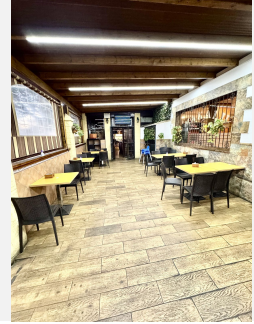

BROMLEY ESTATES

Marbella