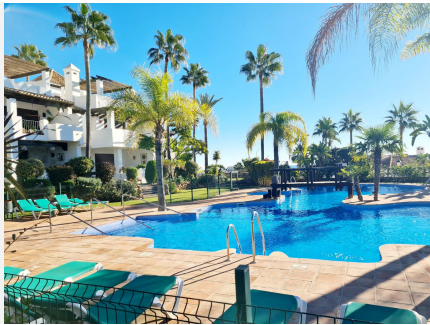

BROMLEY ESTATES

Marbella