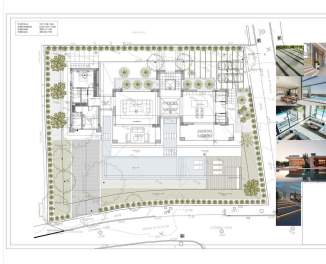

BROMLEY ESTATES

Marbella

RESIDENTIAL PLOT BEDROOMS BATHROOMS IN MARBESA

📍 Marbesa

REF# BEMR4900171 €1,600,000

BEDS

BATHS

BUILT

PLOT

m²

1232 m²

Rare opportunity to purchase a residential plot (1232 m²) in the desired urbanization Marbesa. The plot has a granted building license in place, so everything ready to start constructing. Of course changes can be made to the current design. The majority of all fees (topographic survey, building license, architect) have been paid, so these are included in the asking price.

Some specs of the current design:

- * Built 650 m²
- * Terrace 117 m²
- * Beds 6
- * Baths 6.5

BROMLEY ESTATES

Marbella