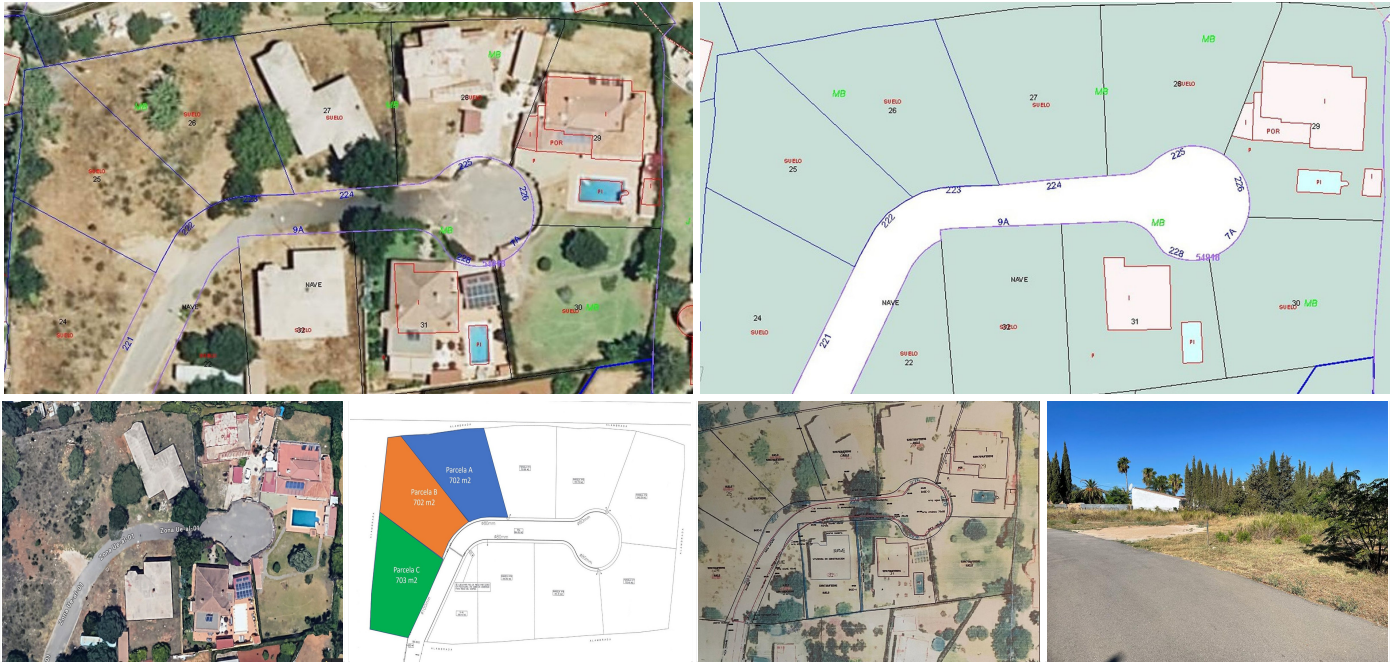

# BROMLEY ESTATES

*Marbella*

## RESIDENTIAL PLOT BEDROOMS BATHROOMS IN ALHAURIN DE LA TORRE

📍 Alhaurin de la Torre

REF# BEMR4905757 €125,000

BEDS

BATHS

BUILT

PLOT

m<sup>2</sup>

703 m<sup>2</sup>

Interesting residencial plot (3 of 700m2, 2100m2 in total) which can be purchased seperate or as a pack. The plots have the building license in place. The plots are in Alqueria, on walking distance (350 meters) to two restaurants and a school. Distance to golf course only 5 minutes by car. Buildable surface is 35%. The plots are on a small community of 8, with 5 houses already build. Price of € 125,000 is per plot.