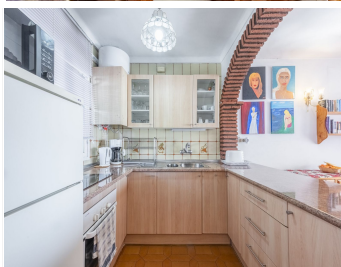

BROMLEY ESTATES

Marbella

PENTHOUSE APARTMENT 2 BEDROOMS 1 BATHROOM IN RIVIERA DEL SOL

📍 Riviera del Sol

REF# BEMR4905871 €329,000

BEDS

2

BATHS

1

BUILT

80 m²

TERRACE

15 m²

This nice apartment is located in one of the most popular areas of the lower Riviera del Sol. Only a few minutes walk from restaurants, shops, gym and the beach with its nice promenade where you can walk to La Cala or towards Marbella.

The apartment consists of 2 bedrooms, 1 bathroom, living room with open kitchen. From the living room you can go out onto the south-facing terrace. Here you have a fantastic view of the Mediterranean Sea and the beautiful garden with a large lovely pool.

In the master bedroom you will find another nice small glassed-in terrace with a view, perfect for the colder months of the year.

The urb. has a large, lovely garden, with the large swimming pool in the center. The garden also has a tennis court, barbecue area and a playground for the younger ones.

Of course, there is also parking.

Perfect apartment for holiday accommodation or for those who want the opportunity to rent out.
+34 952 939 460 · info@bromleyestatesmarbella.com · Urbanización El Rosario, CN340, Km 188, Marbella,
Malaga 29603