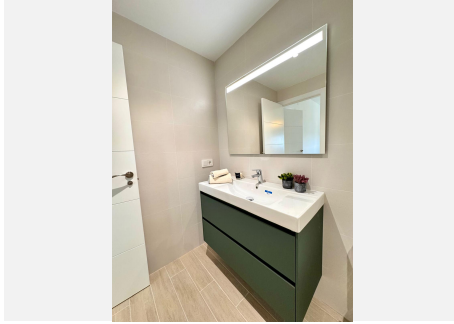

BROMLEY ESTATES

Marbella