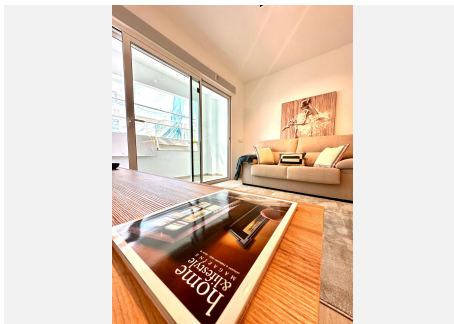

BROMLEY ESTATES

Marbella.

Additionally, you can enjoy pleasant strolls in the nearby park, which will take you to the beach in less than 10 minutes.

Fuengirola is not only an ideal place to live in a family-friendly and tranquil environment but also stands out for its variety of natural parks and activities, both at the beach and in terms of leisure and sports. It is also a beautiful and unique corner of nature on the Costa del Sol, with an attractive culinary offering worth exploring.

It is important to note that the construction of Edificio Real has already commenced, and the delivery of the residences is projected to be summer of 2025. Don't miss the opportunity to be a part of this unique experience in one of the most attractive locations on the Costa del Sol.

Possibility to buy a parking space and storage room in the same building.