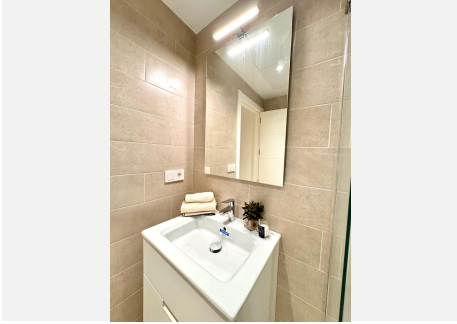

BROMLEY ESTATES

Marbella