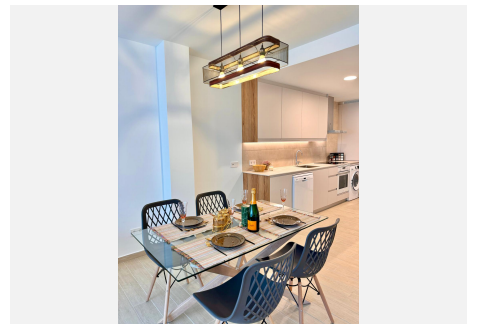

BROMLEY ESTATES

Marbella.

Additionally, you can enjoy pleasant strolls in the nearby park, which will take you to the beach in less than 10 minutes.

Fuengirola is not only an ideal place to live in a family-friendly and tranquil environment but also stands out for its variety of natural parks and activities, both at the beach and in terms of leisure and sports. It is also a beautiful and unique corner of nature on the Costa del Sol, with an attractive culinary offering worth exploring.

It is important to note that the construction of Edificio Real has already commenced, and the delivery of the residences is projected to be summer of 2025. Don't miss the opportunity to be a part of this unique experience in one of the most attractive locations on the Costa del Sol.

Possibility to buy a parking space and storage room in the same building.