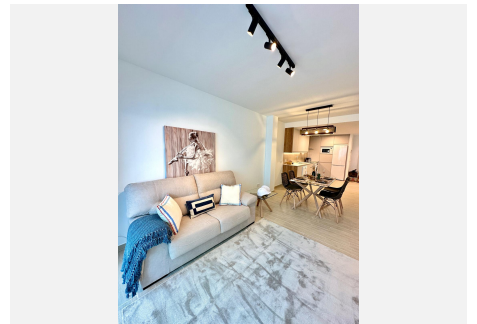

BROMLEY ESTATES

Marbella.

Additionally, you can enjoy pleasant strolls in the nearby park, which will take you to the beach in less than 10 minutes.

Fuengirola is not only an ideal place to live in a family-friendly and tranquil environment but also stands out for its variety of natural parks and activities, both at the beach and in terms of leisure and sports. It is also a beautiful and unique corner of nature on the Costa del Sol, with an attractive culinary offering worth exploring.

It is important to note that the construction of Edificio Real has already commenced, and the delivery of the residences is projected to be summer of 2025. Don't miss the opportunity to be a part of this unique experience in one of the most attractive locations on the Costa del Sol.

Possibility to buy a parking space and storage room in the same building.