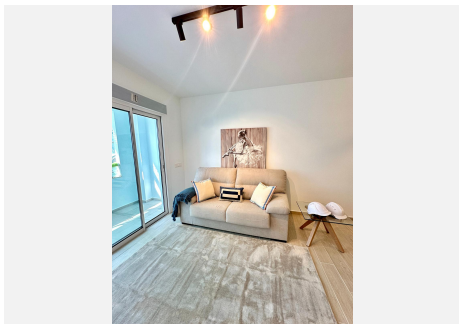

BROMLEY ESTATES

Marbella.

Additionally, you can enjoy pleasant strolls in the nearby park, which will take you to the beach in less than 10 minutes.

Fuengirola is not only an ideal place to live in a family-friendly and tranquil environment but also stands out for its variety of natural parks and activities, both at the beach and in terms of leisure and sports. It is also a beautiful and unique corner of nature on the Costa del Sol, with an attractive culinary offering worth exploring.

It is important to note that the construction of Edificio Real has already commenced, and the delivery of the residences is projected to be summer of 2025. Don't miss the opportunity to be a part of this unique experience in one of the most attractive locations on the Costa del Sol.

Possibility to buy a parking space and storage room in the same building.