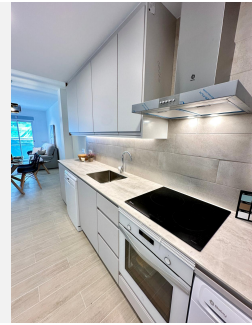

BROMLEY ESTATES

Marbella