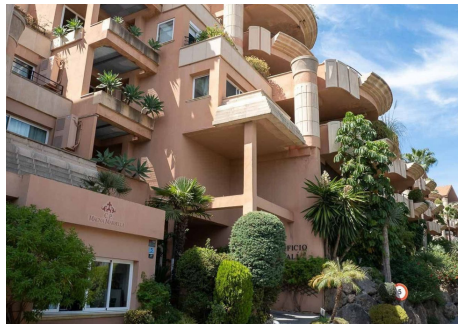

BROMLEY ESTATES

Marbella