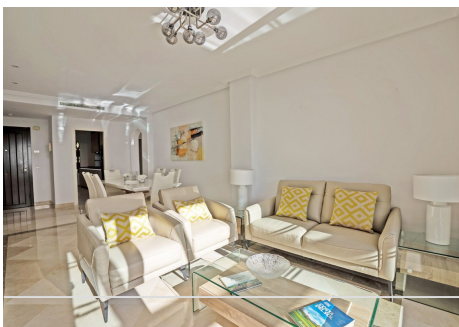

BROMLEY ESTATES

Marbella

scenery from sunrise to sunset.

Spacious Living: Thoughtfully designed interiors with an open-plan layout that seamlessly connects the living area to the private terrace.

Prime Location

Located in Benahavís, an exclusive area renowned for its fine dining, natural beauty, and proximity to Marbella and Puerto Banús.

Easy access to prestigious golf courses, sandy beaches, and luxury amenities.

Set within a secure and tranquil community.

Additional Features

Move-in ready with a fully refurbished interior.

Secure gated community for peace of mind.

Ideal for those seeking a holiday home, permanent residence, or investment property.

This stunning penthouse is perfect for anyone looking to combine luxury with comfort and natural beauty with incredible views and a prime location, it's an opportunity not to be missed.

+34 952 939 460 · info@bromleyestatesmarbella.com Urbanizacion El Rosario, CN340, Km 188, Marbella, Malaga 29603