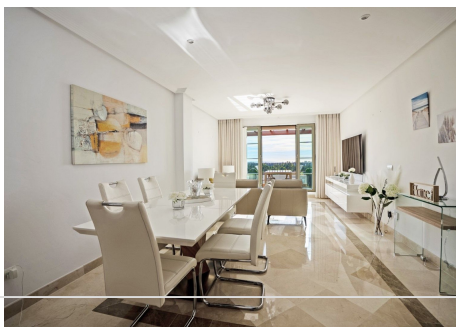

BROMLEY ESTATES

Marbella

scenery from sunrise to sunset.

Spacious Living: Thoughtfully designed interiors with an open-plan layout that seamlessly connects the living area to the private terrace.

Prime Location

Located in Benahavís, an exclusive area renowned for its fine dining, natural beauty, and proximity to Marbella and Puerto Banús.

Easy access to prestigious golf courses, sandy beaches, and luxury amenities.

Set within a secure and tranquil community.

Additional Features

Move-in ready with a fully refurbished interior.

Secure gated community for peace of mind.

Ideal for those seeking a holiday home, permanent residence, or investment property.

This stunning penthouse is perfect for anyone looking to combine luxury with comfort and natural beauty with incredible views and a prime location, it's an opportunity not to be missed.

+34 952 939 460 · info@bromleyestatesmarbella.com Urbanizacion El Rosario, CN340, Km 188, Marbella, Malaga 29603