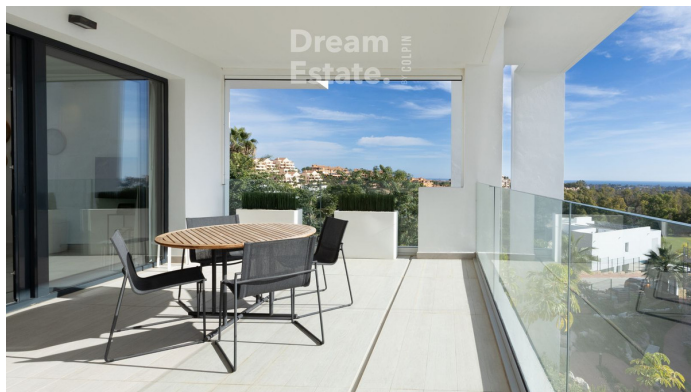

BROMLEY ESTATES

Marbella.

MIDDLE FLOOR APARTMENT 3 BEDROOMS 2 BATHROOMS IN BENAHAVIS

📍 Benahavis

REF# BEMR4919686 €875,000

BEDS

3

BATHS

2

BUILT

129 m²

TERRACE

45 m²

Beautiful Corner Apartment in Atalaya Hills, Benahavis – Luxurious Living Amidst Tranquility and Nature

Discover this stylish and modern corner apartment in the prestigious **Atalaya Hills** project, located in the picturesque Benahavis area.

Completed in 2018, this property offers a perfect balance of contemporary design, comfort, and an excellent location.

Property Features

- **Living Space**: A spacious and bright apartment with high-quality finishes and refined decor.
- **Bedrooms**: Three generous bedrooms and two bathrooms, ideal for families or as an investment with rental potential.
- **Orientation**: Southeast-facing, allowing you to enjoy beautiful morning and afternoon sunlight, perfect for natural brightness and a warm atmosphere.

+34 952 939 460 · info@bromleyestatesmarbella.com Urbanizacion El Rosario, CN340, Km 188, Marbella, Malaga 29603