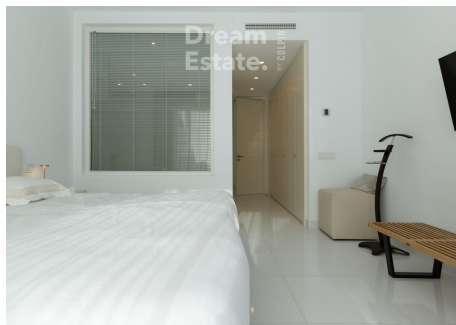

BROMLEY ESTATES

Marbella.