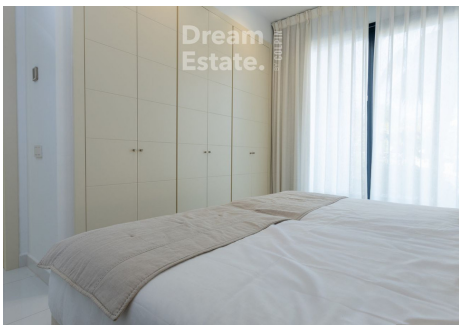

BROMLEY ESTATES

Marbella.