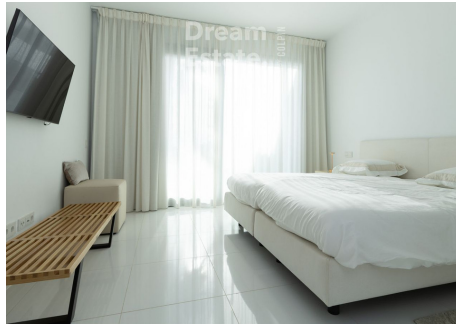

BROMLEY ESTATES

Marbella.