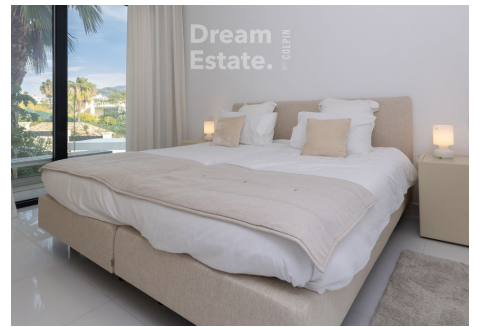

BROMLEY ESTATES

Marbella.