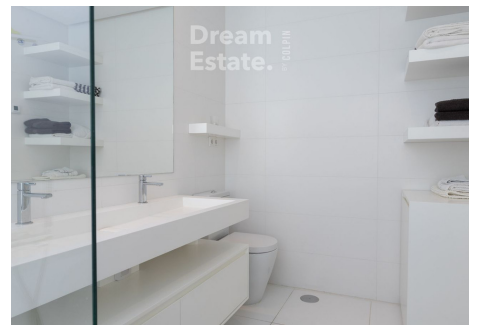

BROMLEY ESTATES

Marbella.