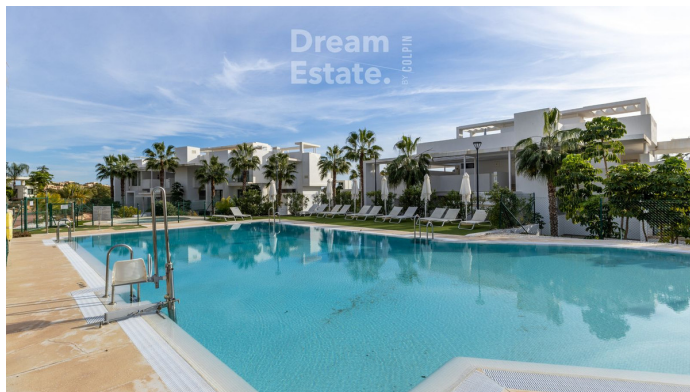

BROMLEY ESTATES

Marbella.

MIDDLE FLOOR APARTMENT 3 BEDROOMS 2 BATHROOMS IN BENAHAVIS

📍 Benahavis

REF# BEMR4919686 €875,000

BEDS

3

BATHS

2

BUILT

129 m²

TERRACE

45 m²

Beautiful Corner Apartment in Atalaya Hills, Benahavis – Luxurious Living Amidst Tranquility and Nature

Discover this stylish and modern corner apartment in the prestigious **Atalaya Hills** project, located in the picturesque Benahavis area.

Completed in 2018, this property offers a perfect balance of contemporary design, comfort, and an excellent location.

Property Features

- **Living Space**: A spacious and bright apartment with high-quality finishes and refined decor.
- **Bedrooms**: Three generous bedrooms and two bathrooms, ideal for families or as an investment with rental potential.
- **Orientation**: Southeast-facing, allowing you to enjoy beautiful morning and afternoon sunlight, perfect for natural brightness and a warm atmosphere.

+34 952 939 460 · info@bromleyestatesmarbella.com Urbanizacion El Rosario, CN340, Km 188, Marbella, Malaga 29603