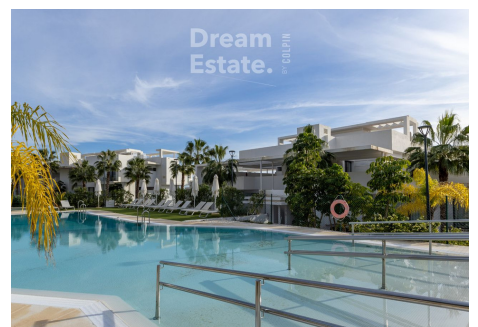

BROMLEY ESTATES

Marbella.