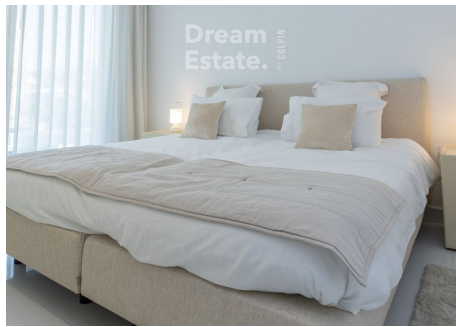

BROMLEY ESTATES

Marbella.