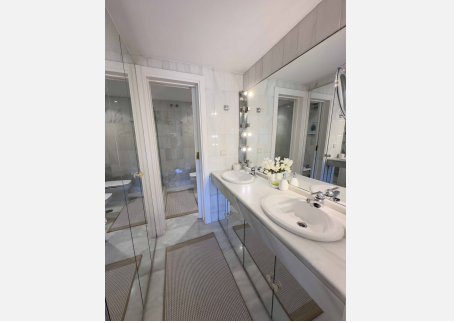

BROMLEY ESTATES

Marbella