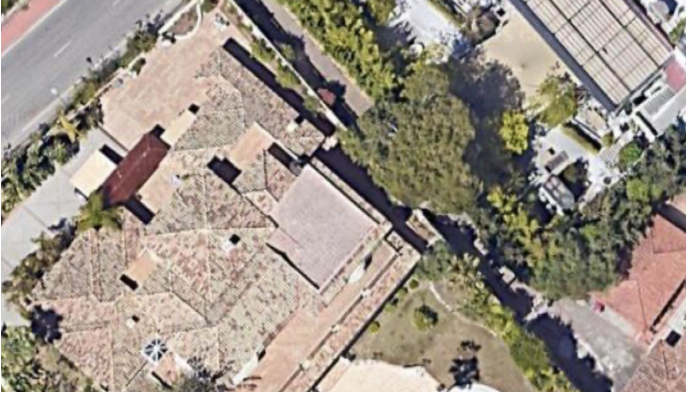

BROMLEY ESTATES

Marbella

HOUSE 7 BEDROOMS 7 BATHROOMS IN PUERTO BANÚS

📍 Puerto Banús

REF# BEMR4944070 €4,935,000

BEDS

7

BATHS

7

BUILT

1592 m²

PLOT

2559 m²

FOR A LIMITED PERIOD OF TIME THIS INCREDIBLE MANSION IS AVAILABLE....BUT HURRY.

If you are a developer with a desire to reform a magnificent villa in one of Marbella's best locations, then get in touch.

Astonishing opportunity with this distressed mansion in Nueva Andalucia...just steps from Puerto Banús. On an elevated plot overlooking the port and the coast of Marbella.

This huge villa is built over 1,592 square meters and is available now for a short period of time. As well as the immense living space on the ground floor and the first floor, there is an immense basement. Access is easy and the plot is of a very significant size.

This villa is available to secure for just over 3000 euro per square meter.

The plot size of 2559m² is a rare opportunity in such a location.

Get in touch without delay to find out more and make an offer.