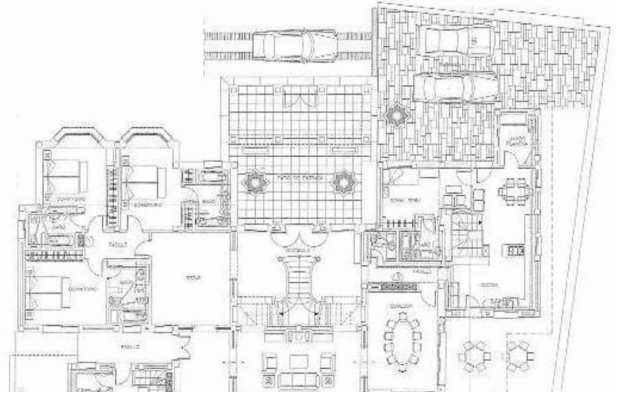

BROMLEY ESTATES

Marbella

HOUSE 7 BEDROOMS 7 BATHROOMS IN PUERTO BANÚS

📍 Puerto Banús

REF# BEMR4944070 €4,935,000

BEDS

7

BATHS

7

BUILT

1592 m²

PLOT

2559 m²

FOR A LIMITED PERIOD OF TIME THIS INCREDIBLE MANSION IS AVAILABLE....BUT HURRY.

If you are a developer with a desire to reform a magnificent villa in one of Marbella's best locations, then get in touch.

Astonishing opportunity with this distressed mansion in Nueva Andalucia...just steps from Puerto Banús. On an elevated plot overlooking the port and the coast of Marbella.

This huge villa is built over 1,592 square meters and is available now for a short period of time. As well as the immense living space on the ground floor and the first floor, there is an immense basement. Access is easy and the plot is of a very significant size.

This villa is available to secure for just over 3000 euro per square meter.

The plot size of 2559m² is a rare opportunity in such a location.

Get in touch without delay to find out more and make an offer.