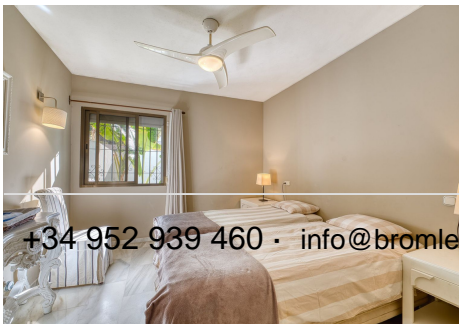

BROMLEY ESTATES

Marbella

The location of the flat is unique: the sandy beach, where there is also a playground, is just a few minutes' walk away. The restaurant La Plage Casanis is excellent – here you can spend pleasant days and evenings.

The tropical communal area impresses with its magnificent old trees, palm trees and flowers as well as two pool areas and a separate children's pool.

The Estrella del Mar beach club is located right next to the urbanisation and offers a spa, gym, massages, a heated pool, wellness facilities and Pilates and yoga classes.

All in all, a flat in a prime location – ideal for year-round living in Spain or as a holiday rental. Arrange a viewing today!

+34 952 939 460 · info@bromleyestatesmarbella.com · Urbanizacion El Rosario, CN340, Km 188, Marbella, Malaga 29603