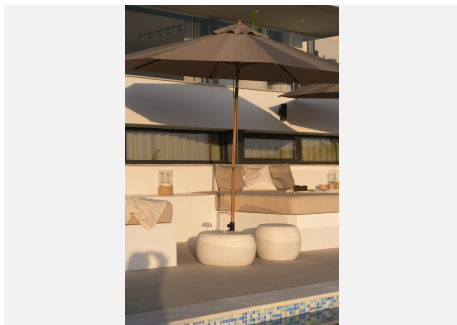

## HOUSE 5 BEDROOMS 5 BATHROOMS IN NUEVA ANDALUCIA

📍 Nueva Andalucia

REF# BEMR4973896 €3,295,000

BEDS	BATHS	BUILT	PLOT	TERRACE
5	5	499 m <sup>2</sup>	1032 m <sup>2</sup>	97 m <sup>2</sup>

This luxurious villa, located in Nueva Andalucía, offers the epitome of sophisticated living. Spread over three levels, the property boasts five spacious bedrooms and five elegantly designed bathrooms, providing ample space and comfort. The open-plan kitchen seamlessly flows into the dining and living areas, creating a perfect environment for entertaining or family living.

Step outside onto the expansive terrace and indulge in breathtaking views of the surrounding area. The outdoor space is designed for relaxation and entertainment, featuring a well-appointed barbecue area, chill-out area, and an outdoor gym for fitness enthusiasts. A stunning highlight of the villa is the private pool, which is conveniently located next to a luxurious jacuzzi and a tranquil relaxing zone—perfect for unwinding after a long day.

# BROMLEY ESTATES

*Marbella.*

Each level of the villa offers panoramic views, ensuring that the beauty of the landscape can be appreciated from every room. The villa's location is equally ideal, close to the sea, a vibrant port, the town center, and golf courses, making it perfect for those who enjoy both privacy and convenience. This exquisite property combines modern luxury with natural beauty, creating an exceptional living experience in one of the most sought-after areas of Marbella.