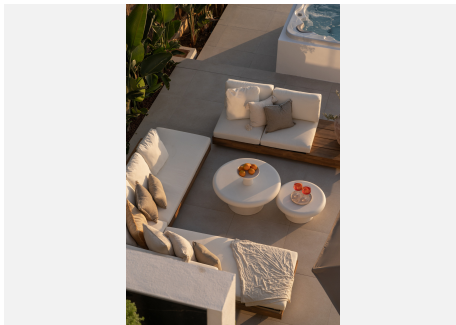

## HOUSE 5 BEDROOMS 5 BATHROOMS IN NUEVA ANDALUCIA

📍 Nueva Andalucia

REF# BEMR4973896 €3,295,000

BEDS	BATHS	BUILT	PLOT	TERRACE
5	5	499 m <sup>2</sup>	1032 m <sup>2</sup>	97 m <sup>2</sup>

This luxurious villa, located in Nueva Andalucía, offers the epitome of sophisticated living. Spread over three levels, the property boasts five spacious bedrooms and five elegantly designed bathrooms, providing ample space and comfort. The open-plan kitchen seamlessly flows into the dining and living areas, creating a perfect environment for entertaining or family living.

Step outside onto the expansive terrace and indulge in breathtaking views of the surrounding area. The outdoor space is designed for relaxation and entertainment, featuring a well-appointed barbecue area, chill-out area, and an outdoor gym for fitness enthusiasts. A stunning highlight of the villa is the private pool, which is conveniently located next to a luxurious jacuzzi and a tranquil relaxing zone—perfect for unwinding after a long day.

# BROMLEY ESTATES

*Marbella.*

Each level of the villa offers panoramic views, ensuring that the beauty of the landscape can be appreciated from every room. The villa's location is equally ideal, close to the sea, a vibrant port, the town center, and golf courses, making it perfect for those who enjoy both privacy and convenience. This exquisite property combines modern luxury with natural beauty, creating an exceptional living experience in one of the most sought-after areas of Marbella.