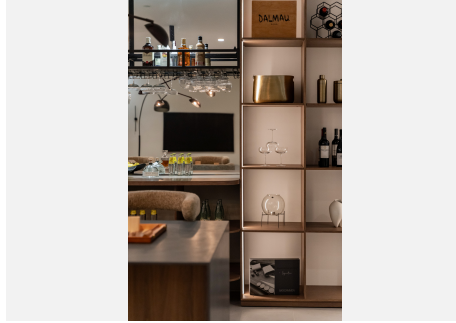

BROMLEY ESTATES

Marbella