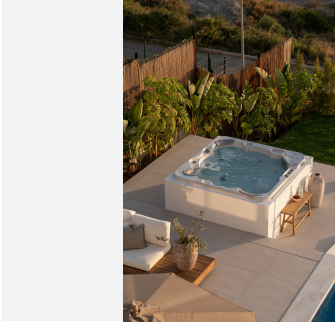

BROMLEY ESTATES

Marbella