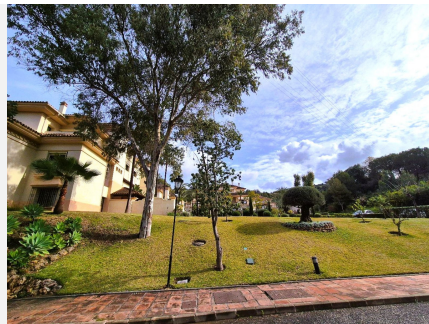

102 m²

TERRACE

63 m²

Pueblo del Rio duplex penthouse apartment.

Urb. Pueblo del Rio is located in the centre of Rio Real and is renowned as one of the best urbanisations in Marbella East. The urbanisation has beautifully landscaped communal gardens and a swimming pool where residents can relax and enjoy their surroundings.

Only a minutes' drive to one of the best beaches on the coast and minutes from the Marbella centre and the La Cañada shopping centre.

Secure underground parking and storage provide convenience and peace of mind. The urbanisation is known for its high-quality amenities and facilities, which cater to the needs and desires of its residents.

The area is known for its famous golf course, Rio Real Golf Course, and five-star Rio Real Hotel.

BROMLEY ESTATES

Marbella

BROMLEY ESTATES

Marbella