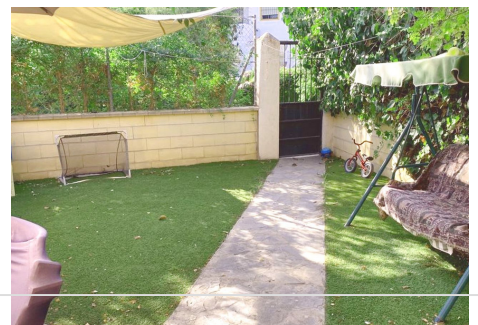

BROMLEY ESTATES

Marbella

If you want to live in a dream location on the Costa del Sol and don't miss this opportunity, don't hesitate to call us without obligation!

that the indicated price does not include the expenses inherent to the purchase of real estate according to current laws (In compliance with the Decree of the Junta de Andalucía 218/2005 of October 11, it is reported ITP or VAT, notary expenses, registry expenses, agency)

The exposed data is merely informative and has no contractual value. The offer is subject to errors, price changes, omissions, availability and/or withdrawal from the market without prior notice.