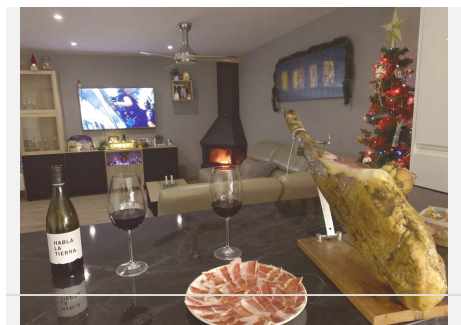

BROMLEY ESTATES

Marbella

If you want to live in a dream location on the Costa del Sol and don't miss this opportunity, don't hesitate to call us without obligation!

that the indicated price does not include the expenses inherent to the purchase of real estate according to current laws (In compliance with the Decree of the Junta de Andalucía 218/2005 of October 11, it is reported ITP or VAT, notary expenses, registry expenses, agency)

The exposed data is merely informative and has no contractual value. The offer is subject to errors, price changes, omissions, availability and/or withdrawal from the market without prior notice.