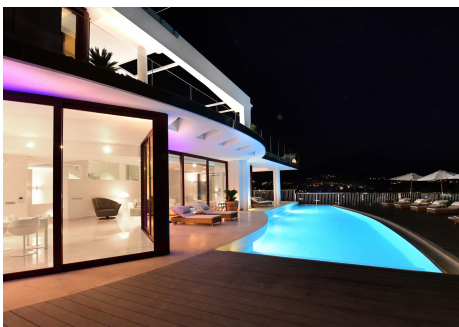

BROMLEY ESTATES

Marbella