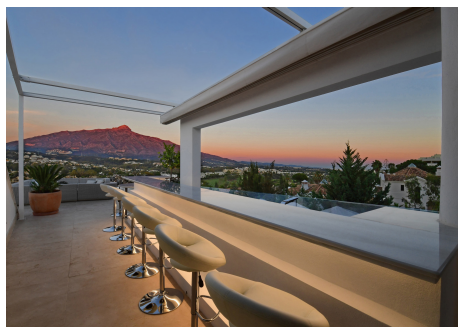

BROMLEY ESTATES

Marbella