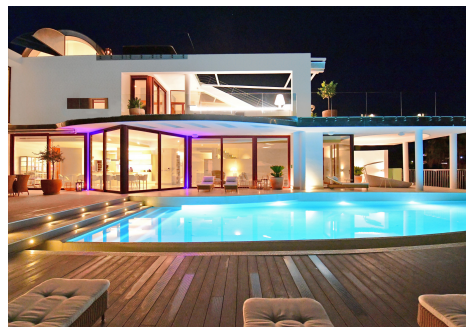

BROMLEY ESTATES

Marbella