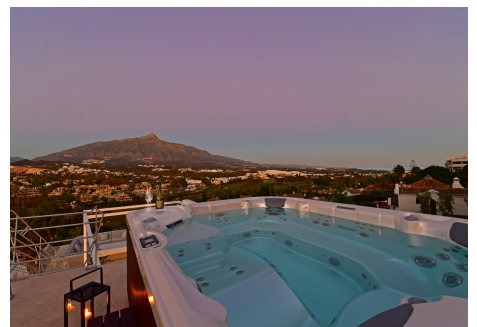

BROMLEY ESTATES

Marbella