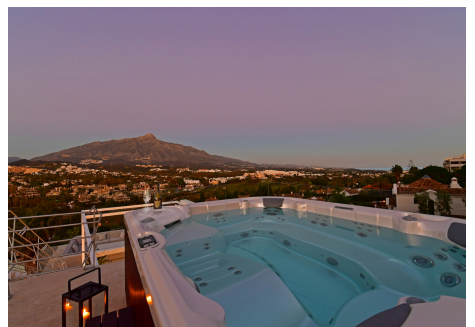

BROMLEY ESTATES

Marbella