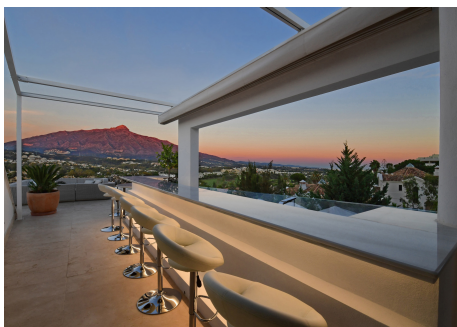

BROMLEY ESTATES

Marbella