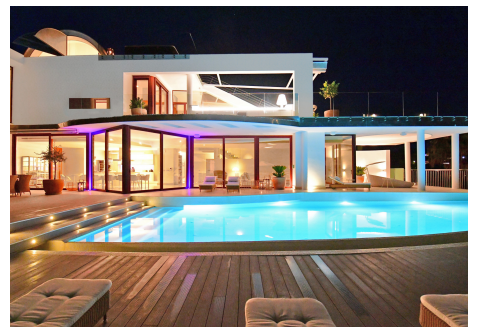

BROMLEY ESTATES

Marbella