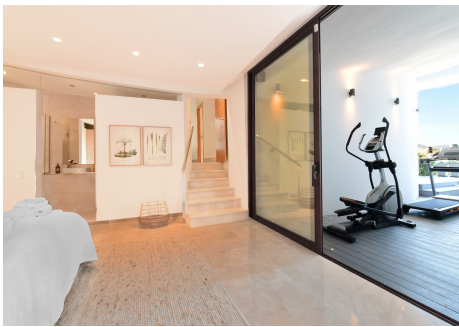

BROMLEY ESTATES

Marbella