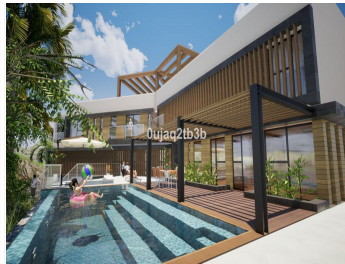

BROMLEY ESTATES

Marbella

RESIDENTIAL PLOT BEDROOMS BATHROOMS IN EL ROSARIO

📍 El Rosario

REF# R3888871 €975,000

BEDS

BATHS

BUILT

PLOT

m²

1704 m²

Magnificent plot in a great location and walking distance to Sports center, commercial center, services and amenities. There is a project to build a very large house taking advantage of the slope in the plot. South-West oriented. El Rosario is a consolidated residential area with high demand for plots and properties.