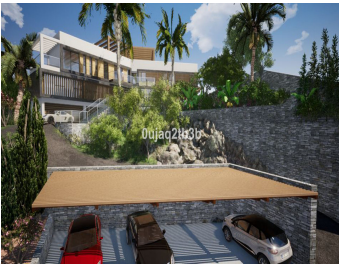

BROMLEY ESTATES

Marbella

RESIDENTIAL PLOT BEDROOMS BATHROOMS IN EL ROSARIO

📍 El Rosario

REF# R3888871 €975,000

BEDS

BATHS

BUILT

PLOT

m²

1704 m²

Magnificent plot in a great location and walking distance to Sports center, commercial center, services and amenities. There is a project to build a very large house taking advantage of the slope in the plot. South-West oriented. El Rosario is a consolidated residential area with high demand for plots and properties.