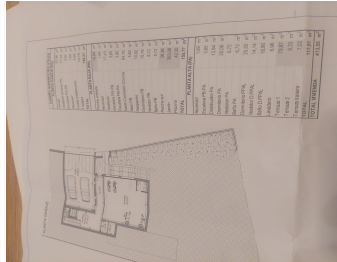

BROMLEY ESTATES

Marbella

RESIDENTIAL PLOT BEDROOMS BATHROOMS IN COIN

📍 Coin

REF# R4312843 €235,000

BEDS

BATHS

BUILT

PLOT

m²

1200 m²

Great investment!!!!!!

Lovely double plot of 1200 m² in Sierra Gorda , Coin .

It is located in the best part of this urbanizable area of Sierra Gorda just few minutes drive from Coin village and amenities, 20 minutes drive from Marbella coastline, malaga airport.

This countryside has just started to devolop and is well demanded for its proximity to services , seaside and at the same time for the peaceful countryside feeling.

Each plot has 600 m² and could be sold individually with a different price.