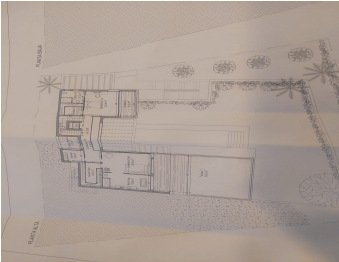

BROMLEY ESTATES

Marbella

RESIDENTIAL PLOT BEDROOMS BATHROOMS IN COIN

📍 Coin

REF# R4312843 €235,000

BEDS

BATHS

BUILT

PLOT

m²

1200 m²

Great investment!!!!!!

Lovely double plot of 1200 m² in Sierra Gorda , Coin .

It is located in the best part of this urbanizable area of Sierra Gorda just few minutes drive from Coin village and amenities, 20 minutes drive from Marbella coastline, malaga airport.

This countryside has just started to devolop and is well demanded for its proximity to services , seaside and at the same time for the peaceful countryside feeling.

Each plot has 600 m² and could be sold individually with a different price.