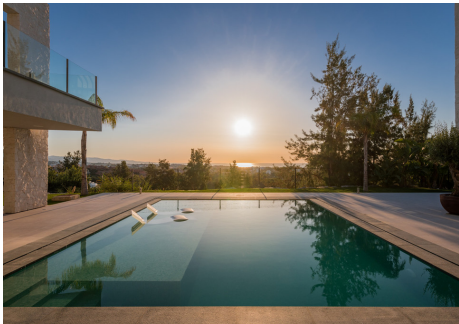

On the most distinguished street of the urbanization, find this architectural gem that embodies timeless luxury. With five bedrooms, each with its own en-suite bathroom, and an additional guest bathroom, this villa is a testament to elegance and modern comfort.

Nueva Atalaya is the ideal destination for those seeking the highest quality of life on the Costa del Sol. Immerse yourself in an oasis of privacy and luxury, where dreams come true.

This property is spread over two levels, with each space carefully designed to offer an unparalleled living experience. The kitchen, open to the dining area and spacious living room, blends functionality with beauty in an environment bathed in natural light that highlights its clean lines and high-quality materials.

Located frontline to the golf course, this villa offers panoramic views of the Mediterranean Sea and the majestic La Concha mountain. From sunrise to sunset, every moment here is an opportunity to revel in the natural beauty of the Costa del Sol.

BROMLEY ESTATES

Marbella

sophistication. The meticulously maintained garden invites you to enjoy outdoor dinners and stargazing on warm nights, offering an environment conducive to well-being and connection with nature. Additionally, the garage with space for two cars provides additional comfort. Don't miss this unique opportunity to live in the luxury of Nueva Atalaya.