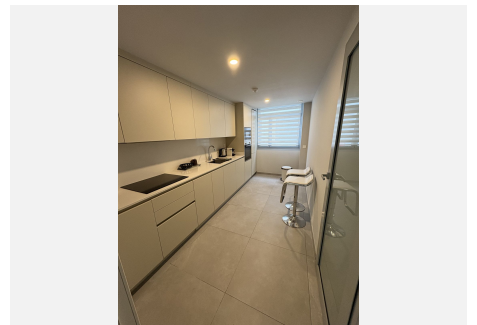

BROMLEY ESTATES

Marbella.

We are pleased to present an exclusive apartment in this new development — a brand-new property, possibly one of the best units in the complex, located on a middle floor.

Key features:

- Spacious built area of 149 m² + terrace
- Excellent layout with a well-distributed interior space
- Bright living area with direct access to the terrace
- Comfortable private bedroom area
- Views over the landscaped gardens and swimming pool, with a slight sea view
- Smart home system for comfort and control
- Private underground parking space and storage room included

A truly unique opportunity to acquire a turnkey home in a newly built contemporary complex in prestigious East Marbella, right by the sea — ideal for living, holidays or investment.