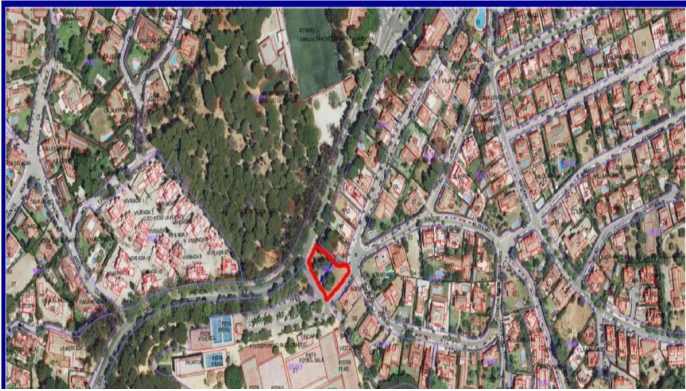

BROMLEY ESTATES

Marbella

RESIDENTIAL PLOT BEDROOMS BATHROOMS IN MARBELLA

📍 Marbella

REF# R4727779 €2,500,000

BEDS

BATHS

BUILT

PLOT

827 m²

1102 m²

Major construction license in place

Two joined urban plots for sale in the heart of Marbella closed to Fontanilla Beach with or without current Villa Project. 1102m² total plot surface of the joined two plots. Plot number 1 – 582m², plot number 2 – 520m². Total buildability 0.40 = 441 m², total occupation 35% = 386 m²