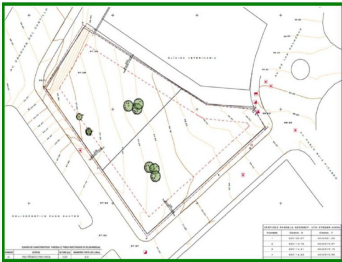

BROMLEY ESTATES

Marbella

RESIDENTIAL PLOT BEDROOMS BATHROOMS IN MARBELLA

📍 Marbella

REF# R4727779 €2,500,000

BEDS

BATHS

BUILT

PLOT

827 m²

1102 m²

Major construction license in place

Two joined urban plots for sale in the heart of Marbella closed to Fontanilla Beach with or without current Villa Project. 1102m² total plot surface of the joined two plots. Plot number 1 – 582m², plot number 2 – 520m². Total buildability 0.40 = 441 m², total occupation 35% = 386 m²