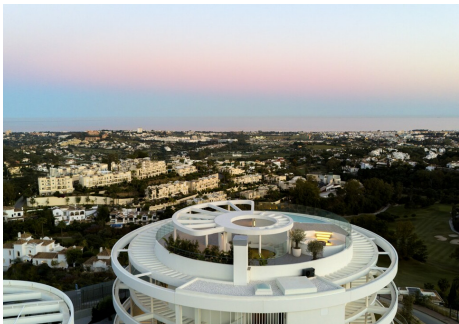

BROMLEY ESTATES

Marbella