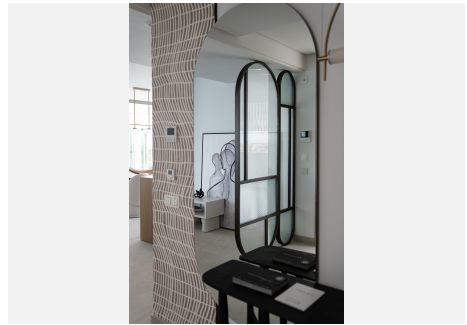

BROMLEY ESTATES

Marbella