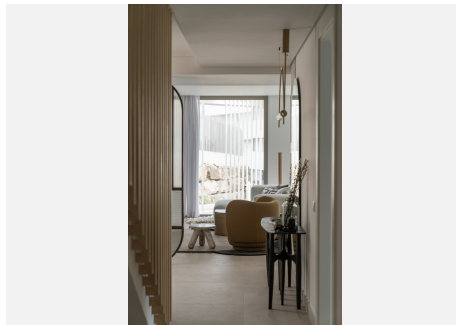

BROMLEY ESTATES

Marbella