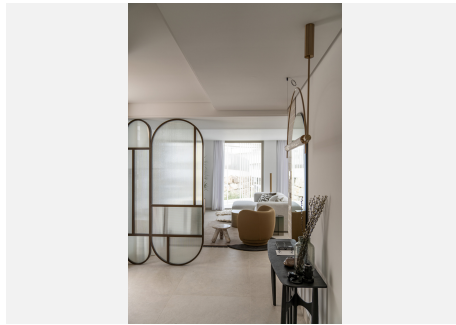

BROMLEY ESTATES

Marbella