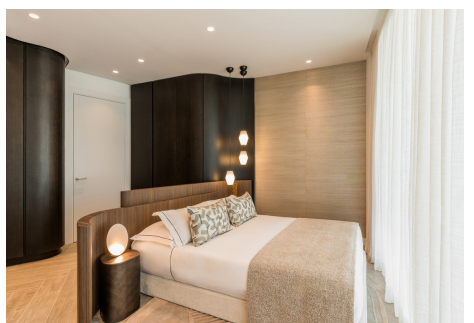

BROMLEY ESTATES

Marbella