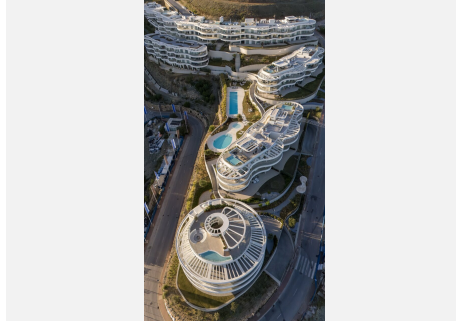

BROMLEY ESTATES

Marbella