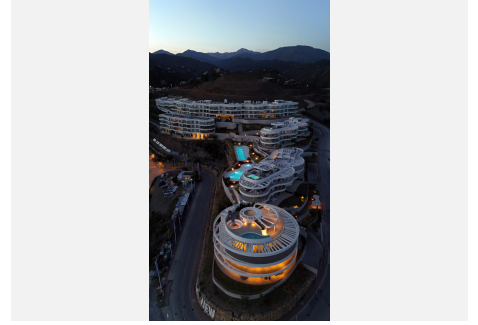

BROMLEY ESTATES

Marbella