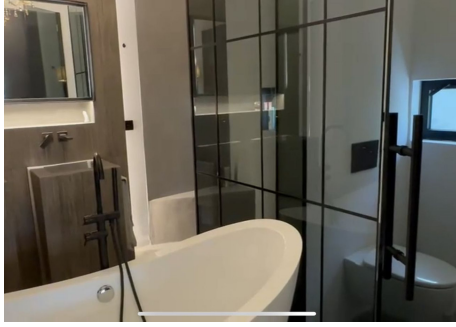

BROMLEY ESTATES

Marbella