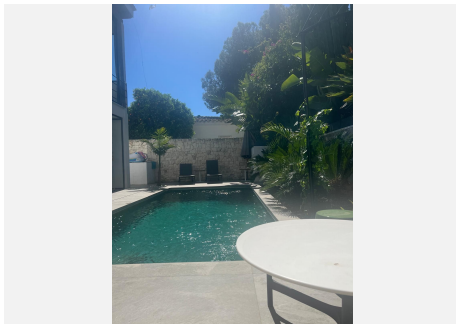

BROMLEY ESTATES

Marbella