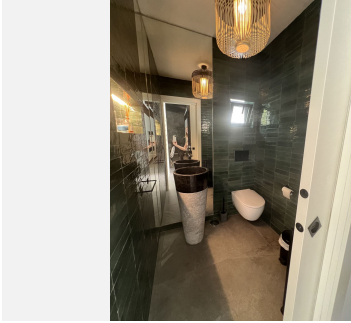

BROMLEY ESTATES

Marbella