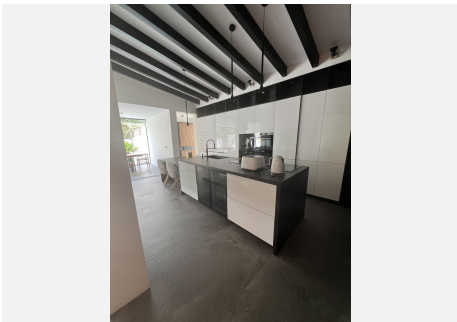

BROMLEY ESTATES

Marbella

two cars