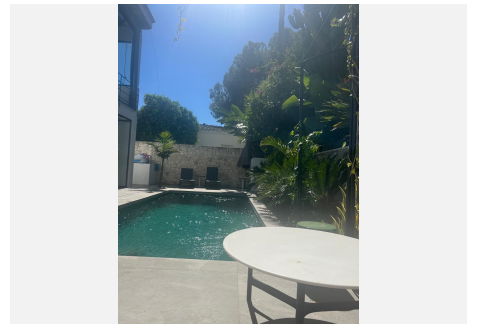

BROMLEY ESTATES

Marbella