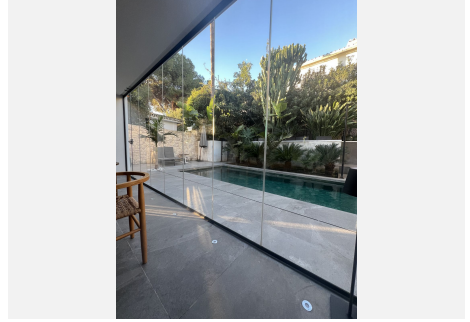

BROMLEY ESTATES

Marbella

two cars