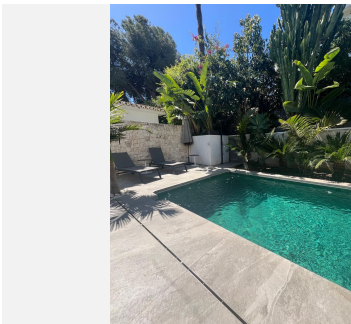

BROMLEY ESTATES

Marbella