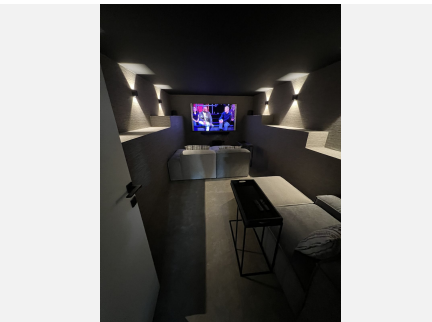

BROMLEY ESTATES

Marbella

two cars