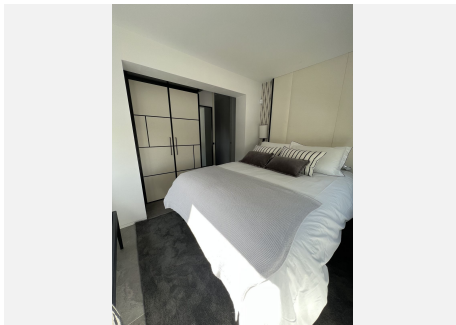

BROMLEY ESTATES

Marbella