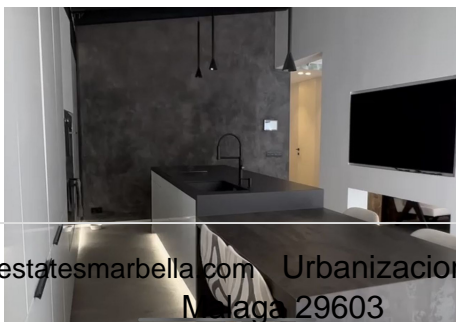

BROMLEY ESTATES

Marbella

two cars