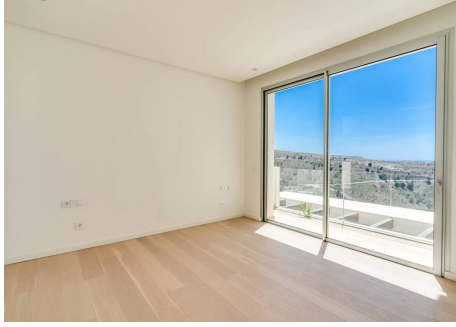

BROMLEY ESTATES

Marbella