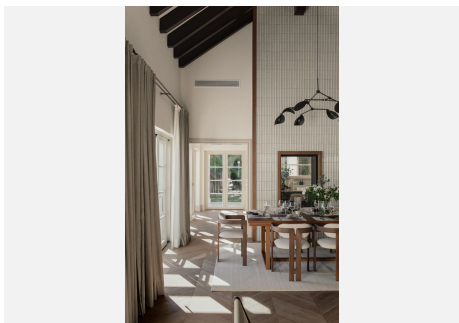

BROMLEY ESTATES

Marbella.