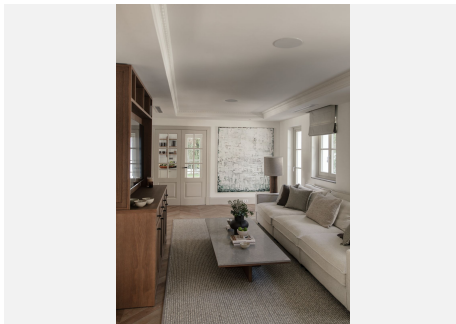

BROMLEY ESTATES

Marbella