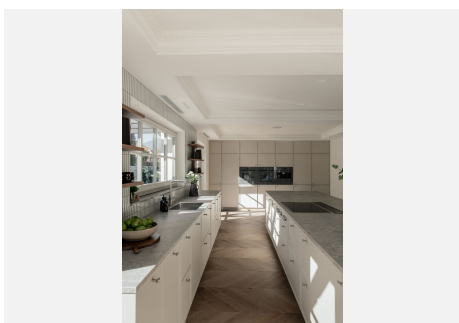

BROMLEY ESTATES

Marbella.