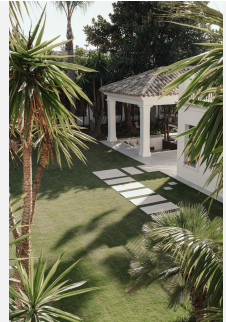

BROMLEY ESTATES

Marbella