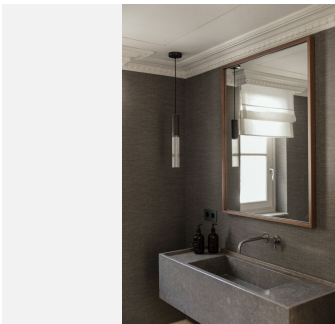

BROMLEY ESTATES

Marbella