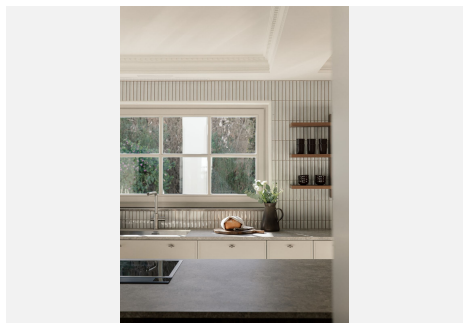

BROMLEY ESTATES

Marbella.