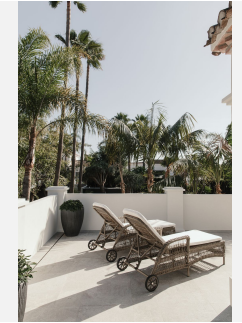

BROMLEY ESTATES

Marbella