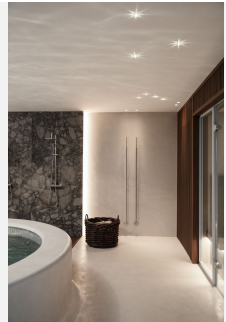

BROMLEY ESTATES

Marbella