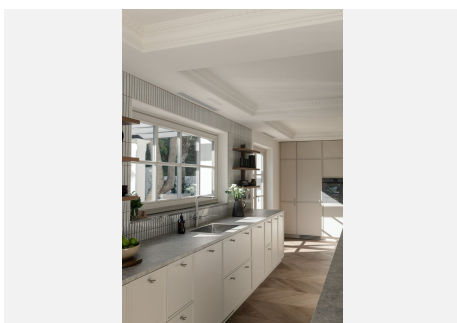

BROMLEY ESTATES

Marbella.