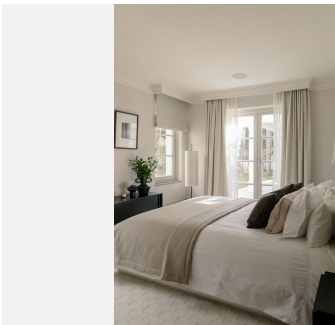

BROMLEY ESTATES

Marbella