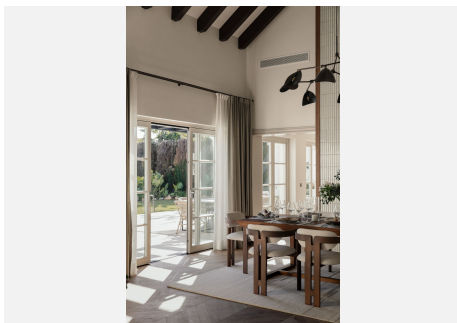

BROMLEY ESTATES

Marbella.