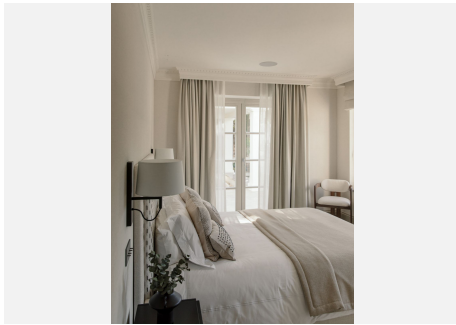

BROMLEY ESTATES

Marbella