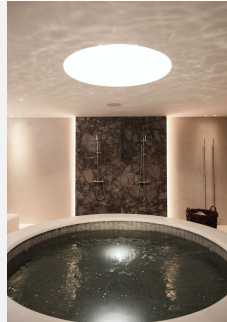

BROMLEY ESTATES

Marbella