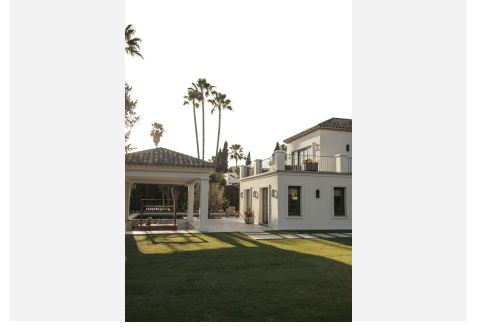

BROMLEY ESTATES

Marbella