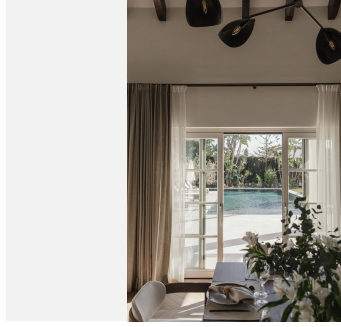

BROMLEY ESTATES

Marbella.