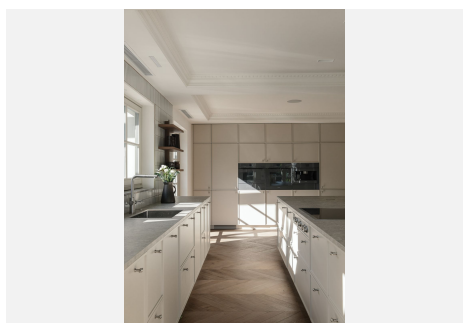

BROMLEY ESTATES

Marbella.