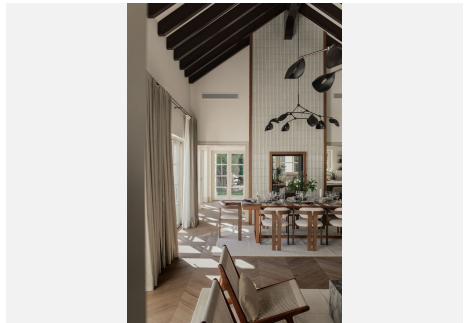

BROMLEY ESTATES

Marbella.