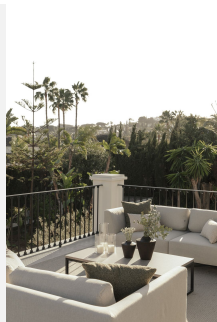

Recently built, the villa showcases outstanding craftsmanship and embraces a timeless Andalusian aesthetic with elegant architectural features. Covered porches provide shaded lounge areas ideal for relaxing under the Mediterranean sun, while expansive terraces invite alfresco dining and laid-back social gatherings. A sunken chill-out area with a custom-designed bar beside the private pool creates the perfect setting for unforgettable summer evenings.

Villa Oasis is equipped with an array of bespoke amenities to elevate everyday living — including a private home office, a luxurious spa, and a fully equipped gym — making this villa a truly exceptional family residence designed for comfort, wellness, and effortless elegance.