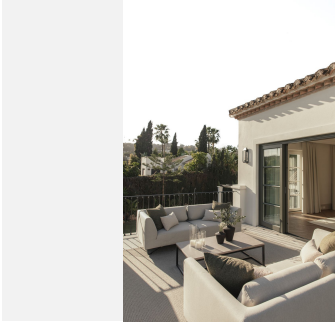

BROMLEY ESTATES

Marbella