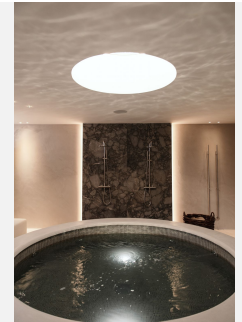

BROMLEY ESTATES

Marbella