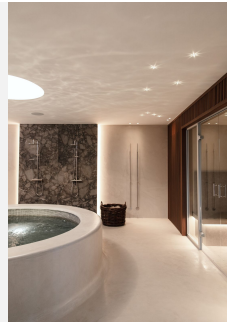

BROMLEY ESTATES

Marbella