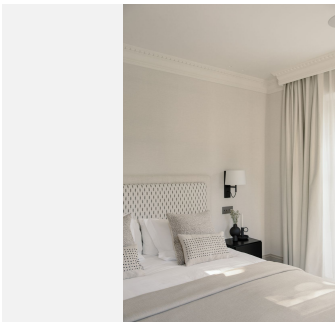

BROMLEY ESTATES

Marbella

terrace enhance the indoor-outdoor flow, infusing the space with natural light and an airy ambiance.

Villa Oasis is equipped with an array of bespoke amenities to elevate everyday living — including a private home office, a luxurious spa, and a fully equipped gym — making this villa a truly exceptional family residence designed for comfort, wellness, and effortless elegance.