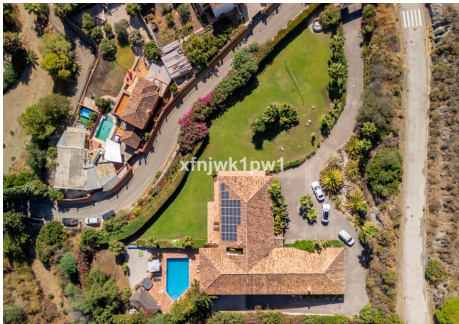

BROMLEY ESTATES

Marbella

Whether as a permanent residence, a luxury holiday retreat, or a high-yield rental investment, this property offers unmatched lifestyle and value.

Officially registered with the Andalusian Tourism Board.

Available year-round for both short- and long-term stays.