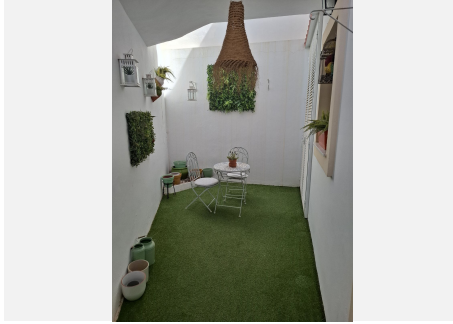

BROMLEY ESTATES

Marbella