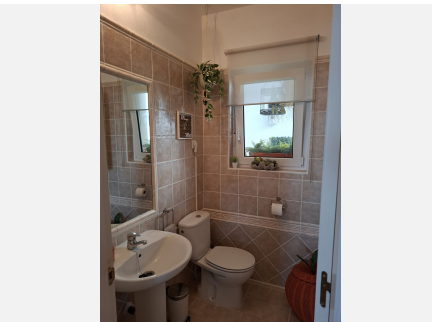

BROMLEY ESTATES

Marbella

Spacious open-plan kitchen and living area with fireplace

Big and very private terrace south east facing with jacuzzi on the side of the house and a patio on the front side

Furniture can stay behind

Double-glazed windows and doors, and A/C units hot/cold in all rooms

Located in a well-kept community with a big swimming pool, a play area for kids and beautifully maintained gardens

Community parking at your door

94 m² build

Whether you're looking for a permanent home or a holiday getaway, this home ticks all the boxes. It doesn't have an LPO (the whole urbanization didn't get one after it was built because there were issues with the plumbing, which are resolved)

Contact us today to arrange a visit. house.

+34 952 939 460 - info@bromleyestatesmarbella.com Urbanización El Rosario, CN340, Km 188, Marbella, Malaga 29603