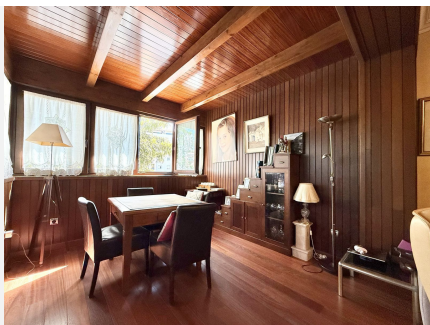

BROMLEY ESTATES

Marbella