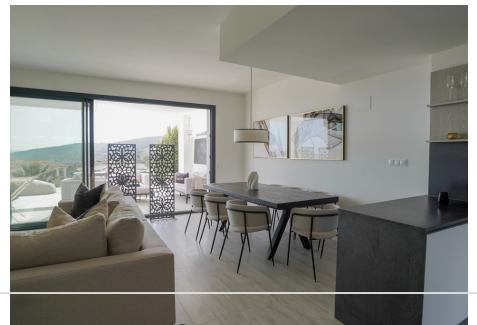

BROMLEY ESTATES

Marbella

The spacious basement adds valuable flexibility and can be transformed into a home gym, storage room, or children's play area. The property comes fully furnished with quality finishes and high-end appliances, making it completely move-in ready.

Residents of this quiet, family-friendly community enjoy access to communal swimming pools, a paddle tennis court, and a children's playground. Close to beaches, golf courses, international schools, shops, and restaurants, this home is perfectly suited as a permanent residence, stylish holiday retreat, or investment opportunity on the Costa del Sol.