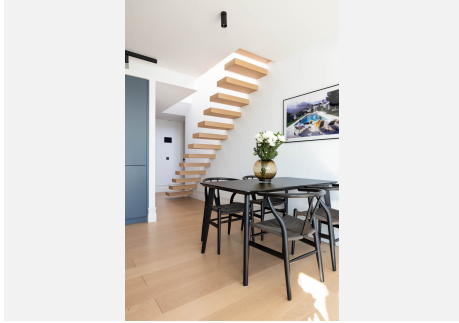

BROMLEY ESTATES

Marbella.