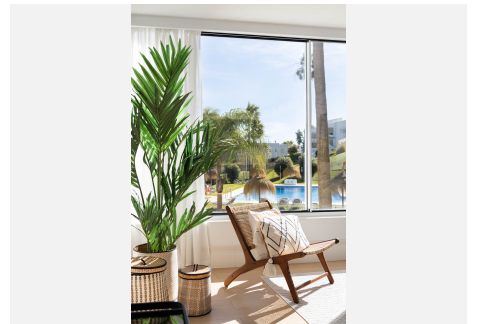

BROMLEY ESTATES

Marbella.