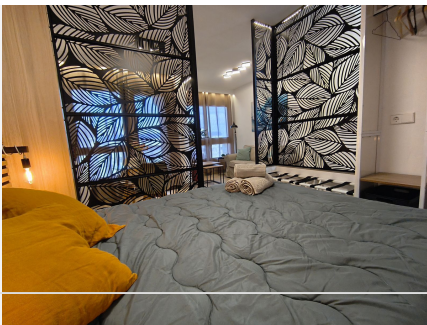

BROMLEY ESTATES

Marbella.

The community fees are €186/month, which INCLUDE the apartment's electricity and water consumption, as well as the maintenance of the communal pools, gardens, cleaning, and elevators.

Note: The information provided is for guidance only and is not contractually binding. The offer may be subject to errors, price changes, omissions, or withdrawal from the market without prior notice. The price does not include expenses related to the purchase (Property Transfer Tax or VAT, notary fees, registration fees, administrative fees, or legal fees).

The real estate agent's fees are included in the price and are paid by the seller.