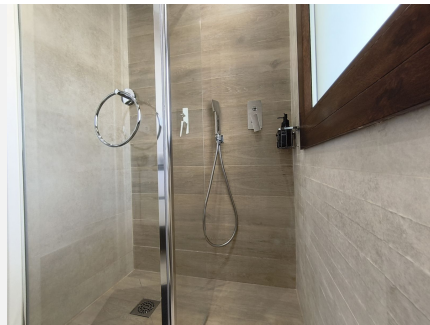

BROMLEY ESTATES

Marbella