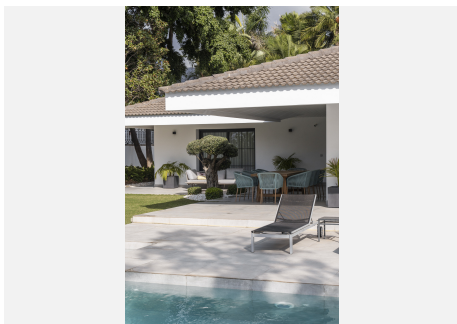

BROMLEY ESTATES

Marbella

SOLAR ENERGY ?GENERATION ?SYSTEM ?WITH ?PHOTOVOLTAIC ?PANELS

SMART ?HOME ?SYSTEM