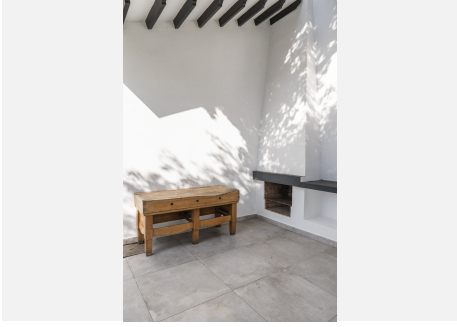

BROMLEY ESTATES

Marbella.