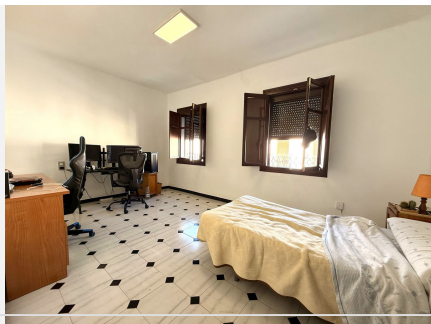

BROMLEY ESTATES

Marbella

The property is distributed over 2 floors plus a rooftop terrace and is ready to move in.

This home preserves the charm of a traditional Andalusian village house, combining personality, space, and functionality.

On the ground floor, there are two bedrooms and a large renovated kitchen with a window overlooking the patio. The bathroom on this floor, although not renovated, is in excellent condition, perfect for those who appreciate classic or vintage style.

The first floor offers four spacious bedrooms and a second fully renovated bathroom with a modern design.

The large rooftop terrace is one of the main highlights of the property, ideal for enjoying the Costa del Sol climate, creating a relaxing area, or hosting family gatherings.

If you are looking for a village house for sale in Coín town center with terrace, patio, and spacious rooms, this is the perfect opportunity.

Contact us for more information or to schedule a viewing.

+34 952 939 460 · info@bromleyestatesmarbella.com Urbanizacion El Rosario, CN340, Km 188, Marbella, Malaga 29603