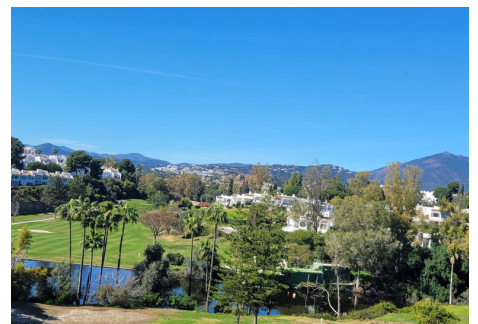

BROMLEY ESTATES

Marbella.

Puerto Banús.

Come and visit this charming and welcoming apartment that you can make your sweet home. You won't regret it!