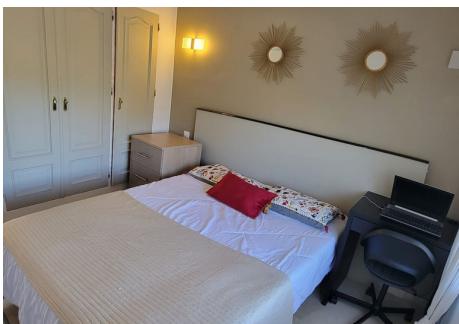

BROMLEY ESTATES

Marbella.

Puerto Banús.

Come and visit this charming and welcoming apartment that you can make your sweet home. You won't regret it!