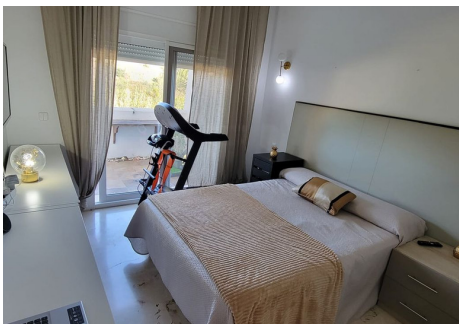

BROMLEY ESTATES

Marbella.

Puerto Banús.

Come and visit this charming and welcoming apartment that you can make your sweet home. You won't regret it!