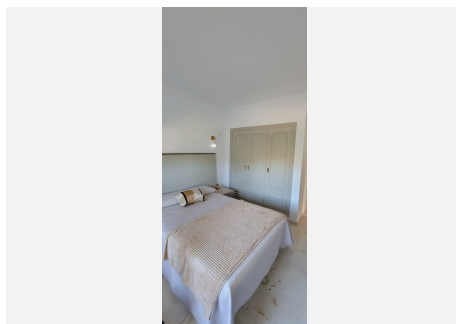

BROMLEY ESTATES

Marbella.

Puerto Banús.

Come and visit this charming and welcoming apartment that you can make your sweet home. You won't regret it!