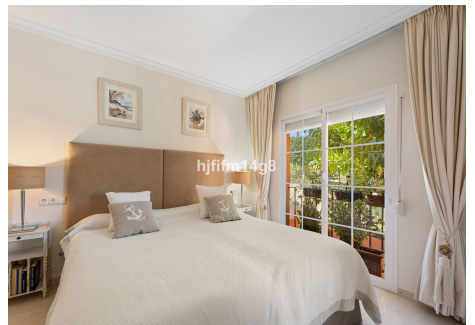

BROMLEY ESTATES

Marbella

comfort and privacy for family and visitors alike.

Upstairs, the property boasts a spacious rooftop terrace with built-in barbecue and kitchenette, perfect for outdoor dining and relaxation while enjoying stunning open views of the La Concha Mountain. This penthouse combines generous living spaces with exceptional outdoor areas, making it an ideal home or investment in the Nueva Andalucia area.

The price includes a private garage and a storage room, adding convenience and excellent value to this attractive property in one of the most desirable residential enclaves of the Marbella area.