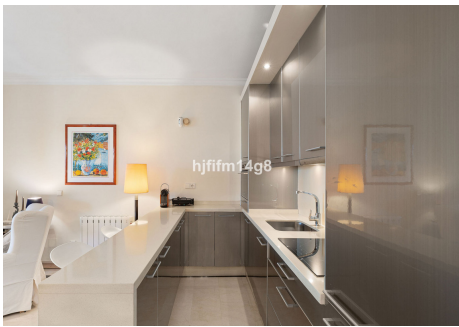

BROMLEY ESTATES

Marbella

comfort and privacy for family and visitors alike.

Upstairs, the property boasts a spacious rooftop terrace with built-in barbecue and kitchenette, perfect for outdoor dining and relaxation while enjoying stunning open views of the La Concha Mountain. This penthouse combines generous living spaces with exceptional outdoor areas, making it an ideal home or investment in the Nueva Andalucia area.

The price includes a private garage and a storage room, adding convenience and excellent value to this attractive property in one of the most desirable residential enclaves of the Marbella area.