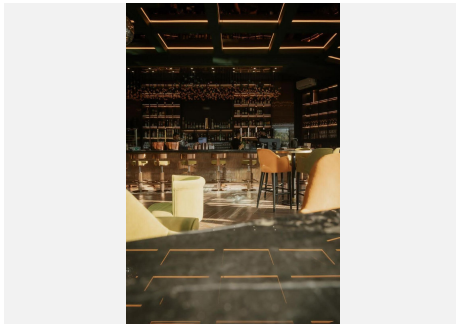

BROMLEY ESTATES

Marbella.