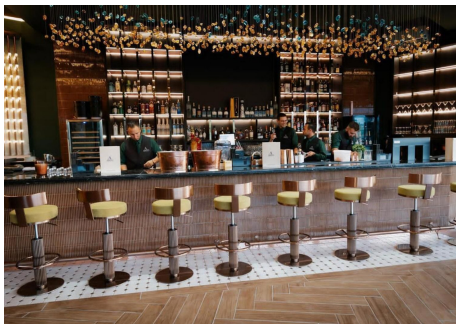

BROMLEY ESTATES

Marbella

This is a turnkey investment opportunity, ready to operate immediately, with no additional capital expenditure required. The long-term 10-year lease provides security and stability, making it an ideal acquisition for restaurateurs and investors seeking a strong presence in Marbella's luxury dining scene.

Key Features:

Traspaso price: €530,000

New 10-year lease agreement

Monthly rent: €4,500

Fully renovated — brand new condition

Prime location in the heart of Nueva Andalucía, Marbella

Turnkey ready — immediate operation

Exceptional investment and growth potential

A unique opportunity to establish or expand a premium hospitality concept in one of the most desirable and high-value areas of Costa del Sol.