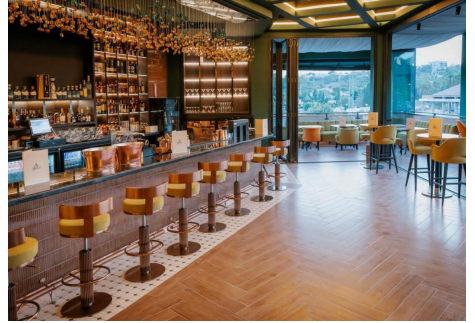

BROMLEY ESTATES

Marbella.