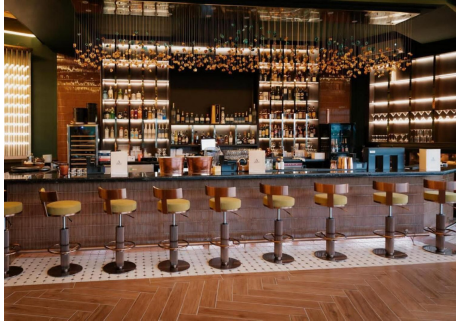

BROMLEY ESTATES

Marbella.