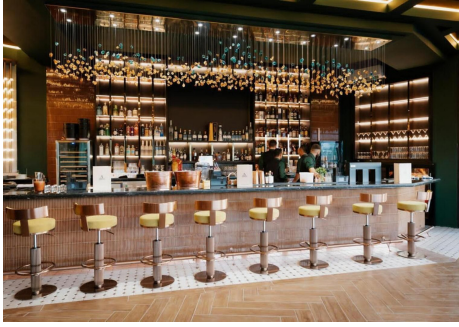

BROMLEY ESTATES

Marbella.