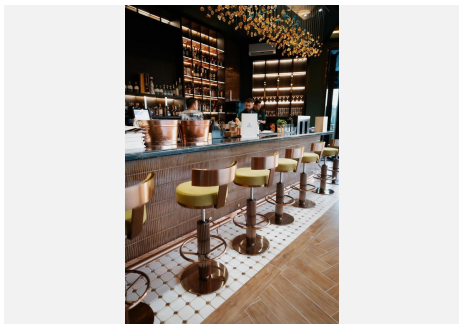

BROMLEY ESTATES

Marbella

This is a turnkey investment opportunity, ready to operate immediately, with no additional capital expenditure required. The long-term 10-year lease provides security and stability, making it an ideal acquisition for restaurateurs and investors seeking a strong presence in Marbella's luxury dining scene.

Key Features:

Traspaso price: €530,000

New 10-year lease agreement

Monthly rent: €4,500

Fully renovated — brand new condition

Prime location in the heart of Nueva Andalucía, Marbella

Turnkey ready — immediate operation

Exceptional investment and growth potential

A unique opportunity to establish or expand a premium hospitality concept in one of the most desirable and high-value areas of Costa del Sol.