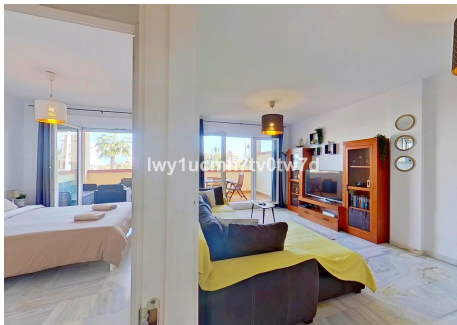

BROMLEY ESTATES

Marbella

In addition, the property has a tourist licence with high profitability all year round.

The residential complex is located on the beachfront and has two communal swimming pools, lifts and a wide range of services nearby, such as supermarkets, pharmacies, bars, cafés, restaurants, shops, a health centre and schools. It is very close to Punta Negra, the Casino, the Torrequebrada International School, Torrequebrada Golf Course and is very well connected to Malaga Airport and the Costa del Sol.

This property is a unique opportunity both for those looking for a profitable investment and for those who want a permanent residence in a privileged setting. The location, amenities and views make this flat a gem in the heart of Benalmádena Costa.

+34 952 939 460 · info@bromleyestatesmarbella.com · Urbanizacion El Rosario, CN340, Km 188, Marbella, Malaga 29603