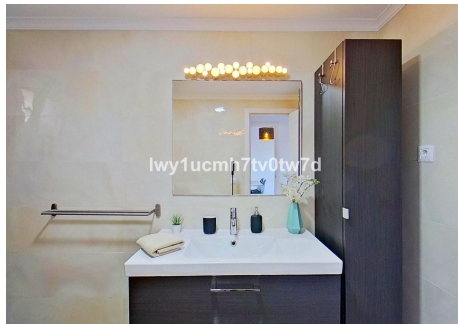

BROMLEY ESTATES

Marbella