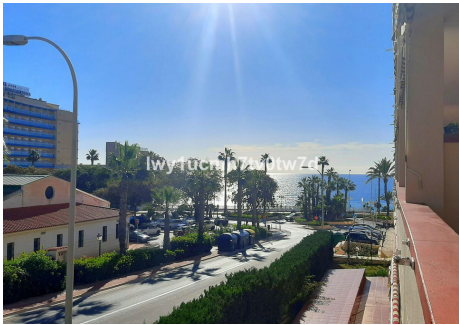

BROMLEY ESTATES

Marbella