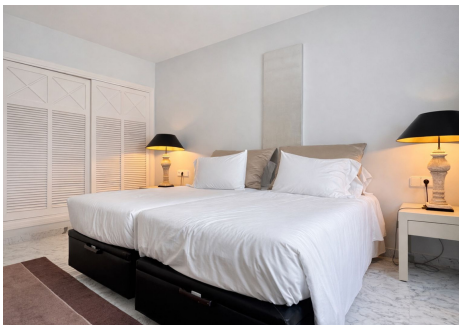

BROMLEY ESTATES

Marbella