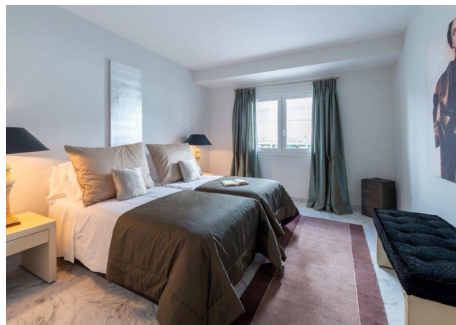

BROMLEY ESTATES

Marbella