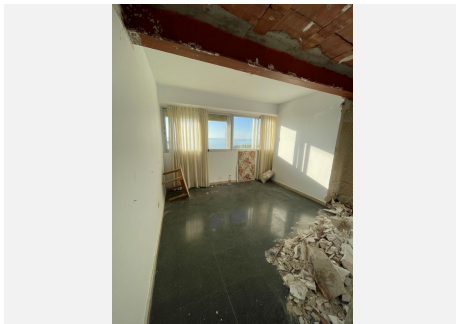

BROMLEY ESTATES

Marbella