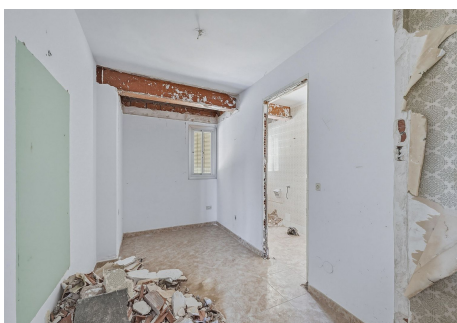

BROMLEY ESTATES

Marbella