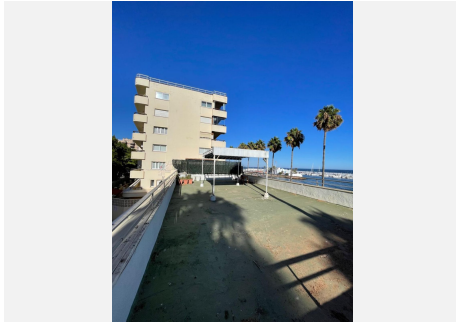

BROMLEY ESTATES

Marbella