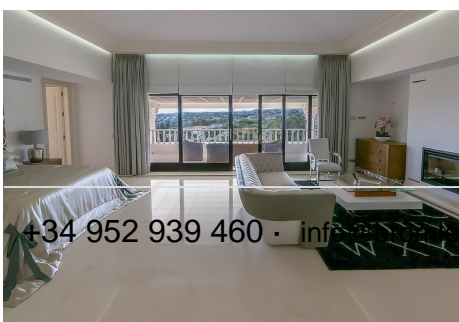

BROMLEY ESTATES

Marbella

Built with a focus on structural quality and year-round comfort, this is a home that offers both presence and substance, conceived for long-term ownership and to be enjoyed across generations.

+34 952 939 460 - info@bromleyestatesmarbella.com Urbanizacion El Rosario, CN340, Km 188, Marbella, Malaga 29603