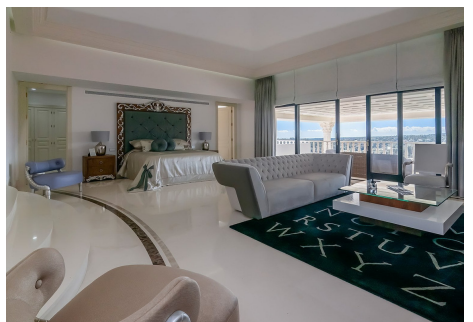

BROMLEY ESTATES

Marbella

Built with a focus on structural quality and year-round comfort, this is a home that offers both presence and substance, conceived for long-term ownership and to be enjoyed across generations.

+34 952 939 460 - info@bromleyestatesmarbella.com Urbanizacion El Rosario, CN340, Km 188, Marbella, Malaga 29603