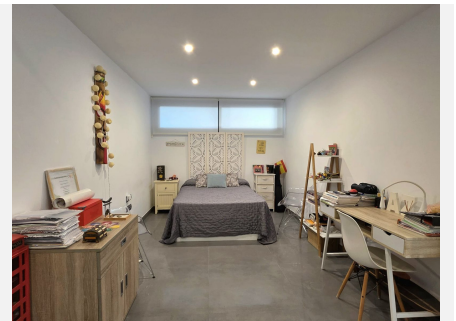

BROMLEY ESTATES

Marbella.