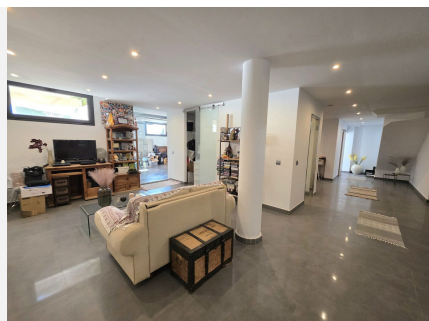

BROMLEY ESTATES

Marbella.