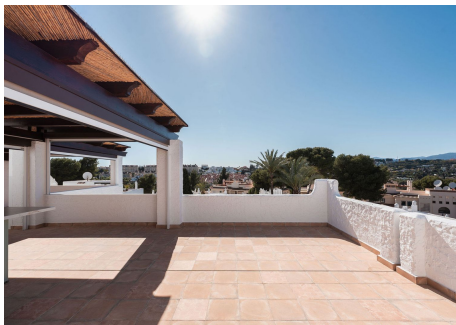

BROMLEY ESTATES

Marbella