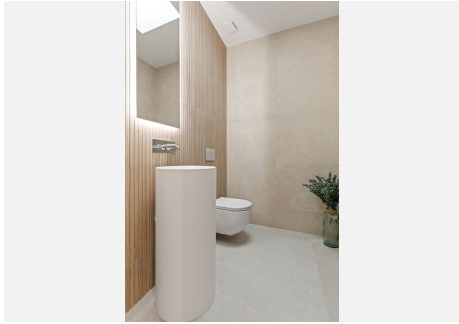

BROMLEY ESTATES

Marbella