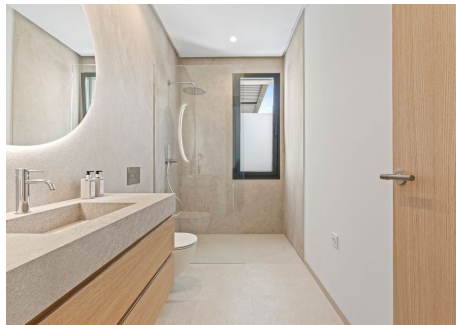

BROMLEY ESTATES

Marbella