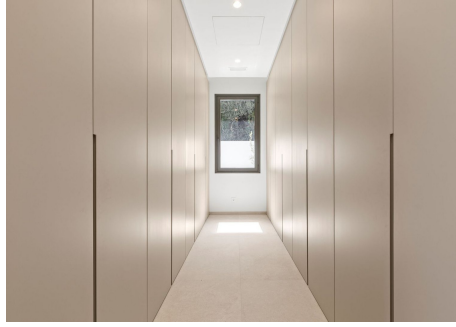

BROMLEY ESTATES

Marbella