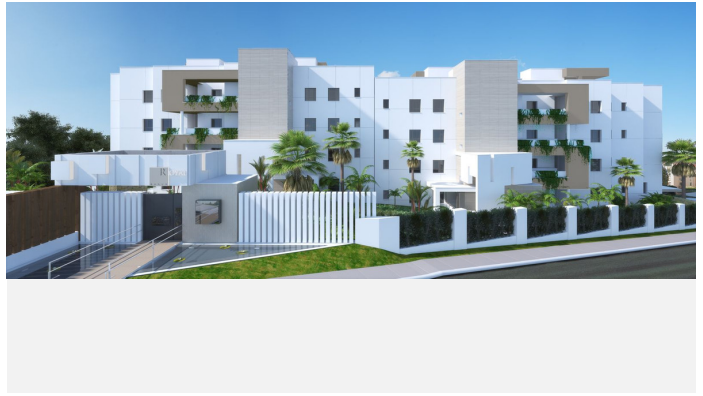

## PENTHOUSE 3 BEDROOMS 2 BATHROOMS IN NUEVA ANDALUCIA

📍 Nueva Andalucia

REF# R5358112 €1,180,000

BEDS

3

BATHS

2

BUILT

122 m<sup>2</sup>

TERRACE

144 m<sup>2</sup>

A beautiful 3 bedroom penthouse situated walking distance to Puerto Banus available for holiday rental. This 3 bedroom 2 bathroom penthouse with huge roof terrace is a modern design with high end furniture. Open plan living and kitchen area with utility room, large terrace from living area with dining table and sofas. 3 large double bedrooms with master enjoying a large en suite bathroom. Roof terrace comes with 6 sunbeds, dining table and bbq area. Great sea views and private garage space included. A 10 minute walk you have everything you need with restaurants, shops and the world famous Puerto Banus.